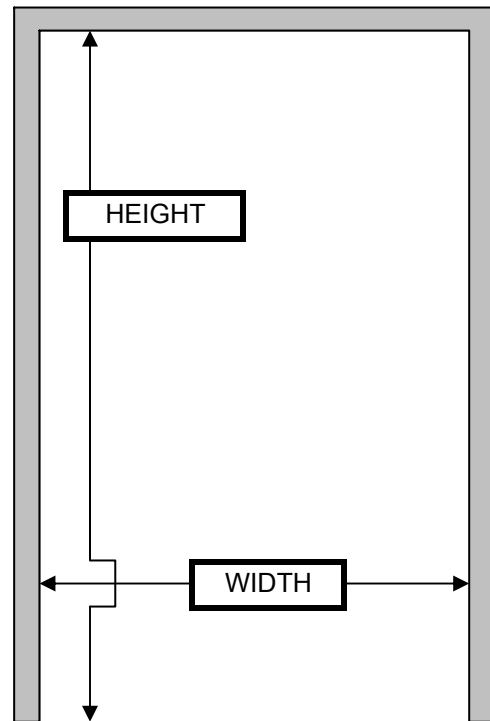

2 Piece Slip Together Profile Frames (Double Rabbet Only)

FRAME PART	UL RATED	NON RATED
THROAT		
MINIMUM	3 5/8"	3 1/4"
MAXIMUM	13"	No Limit
A=SOFFIT		
MINIMUM	1 1/4"	1 1/4"
MAXIMUM	10 1/2"	No Limit
B=RABBETS		
MINIMUM	1 9/16"	1 9/16"
MAXIMUM	To Suit Door	No Limit
C=STOP		
MINIMUM	5/8"	5/8"
MAXIMUM	Varies	No Limit
D=FACES		
MINIMUM	1 1/4"	1"
MAXIMUM	4"	No Limit
E=RETURNS		
MINIMUM	7/16"	7/16"
MAXIMUM	3/4"	No Limit
HEIGHT		
MINIMUM	20"	20"
MAXIMUM	96"	No Limit
WIDTH - SGL		
MINIMUM	6"	6"
MAXIMUM	48"	No Limit
WIDTH - PAIR		
MINIMUM	N/A	12"
MAXIMUM	N/A	No Limit

**** Maximum Fire Rating = 90 Minute ****

Rough Opening = Door Opening + 1 1/2" W, + 3/4" H

ANCHOR OPTIONS

UL - As Shown Only

Non UL - SAME