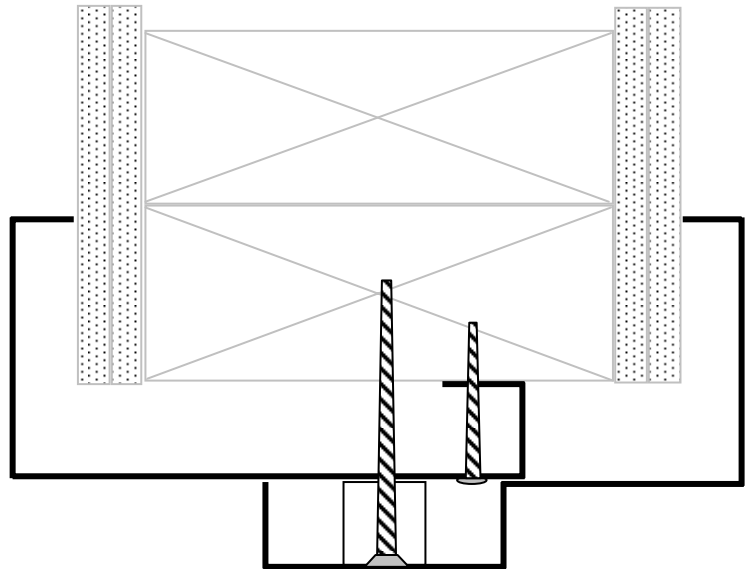

2 Piece Slip Together Profile Frames (Double Rabbet Only)

FRAME PART	UL RATED	NON RATED
THROAT		
MINIMUM	3 5/8"	3 1/4"
MAXIMUM	13"	No Limit
A=SOFFIT		
MINIMUM	1 1/4"	1 1/4"
MAXIMUM	10 1/2"	No Limit
B=RABBETS		
MINIMUM	1 9/16"	1 9/16"
MAXIMUM	To Suit Door	No Limit
C=STOP		
MINIMUM	5/8"	5/8"
MAXIMUM	Varies	No Limit
D=FACES		
MINIMUM	1 1/4"	1"
MAXIMUM	4"	No Limit
E=RETURNS		
MINIMUM	7/16"	7/16"
MAXIMUM	3/4"	No Limit
HEIGHT		
MINIMUM	20"	20"
MAXIMUM	96"	No Limit
WIDTH - SGL		
MINIMUM	6"	6"
MAXIMUM	48"	No Limit
WIDTH - PAIR		
MINIMUM	N/A	12"
MAXIMUM	N/A	No Limit

**** Maximum Fire Rating = 90 Minute ****

Rough Opening = Door Opening + 1 1/2" W, + 3/4" H

ANCHOR OPTIONS

UL - As Shown Only

Non UL - SAME