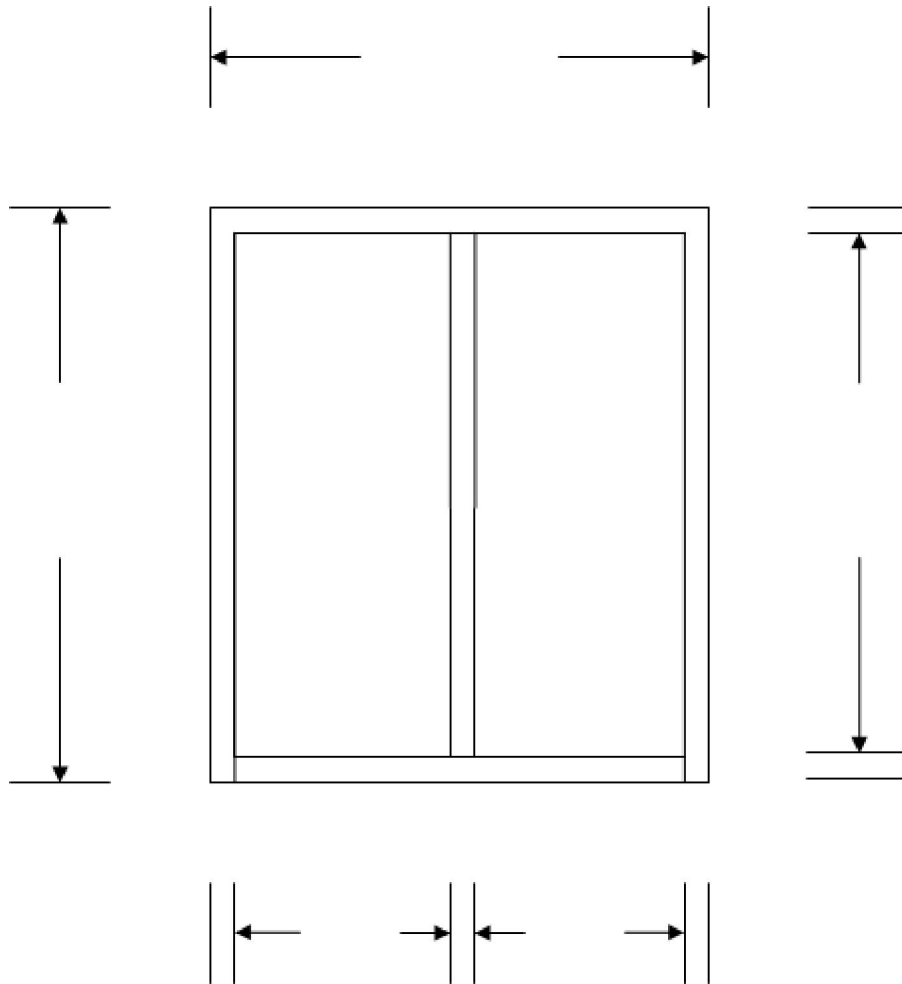

Borrowed Light-2 Light Floor Mounted

Elevation:	Tag#:	
Jamb Depth:	Gauge:	Material: CRS Galv
Construction: KD Welded	Anchors:	Fire Label:
Profile:	Equal Rabbet: Yes No	Glazing Bead: Loose Installed
Notes:		