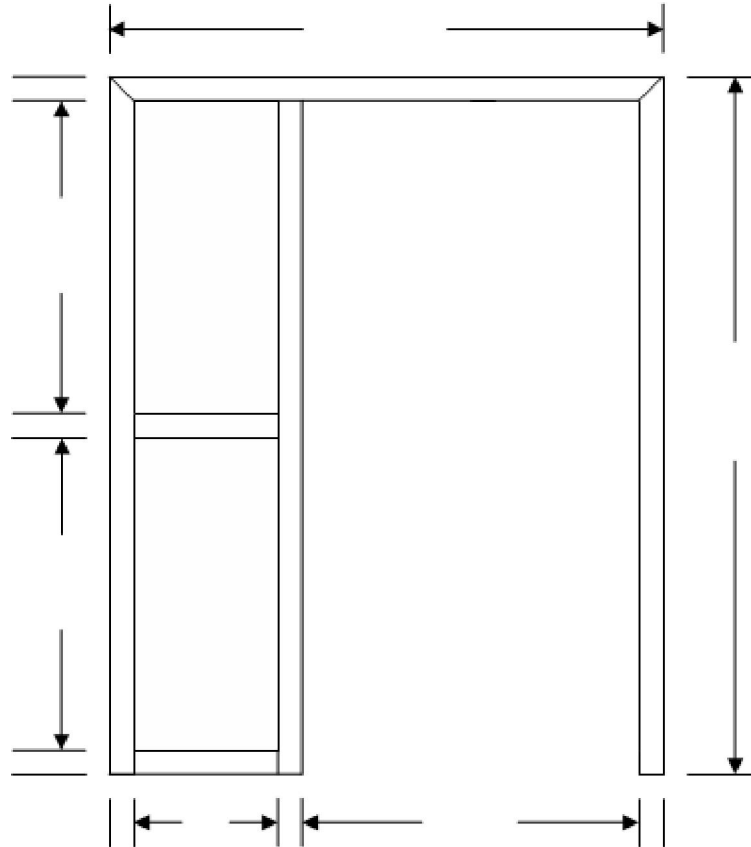

Side Light-2 Light, Window on Left

Elevation:	Tag#:	
Jamb Depth:	Gauge:	Material: CRS Galv
Construction: KD Welded	Anchors:	Fire Label:
Profile:	Equal Rabbet: Yes No	Glazing Bead:
Notes:		Loose Installed