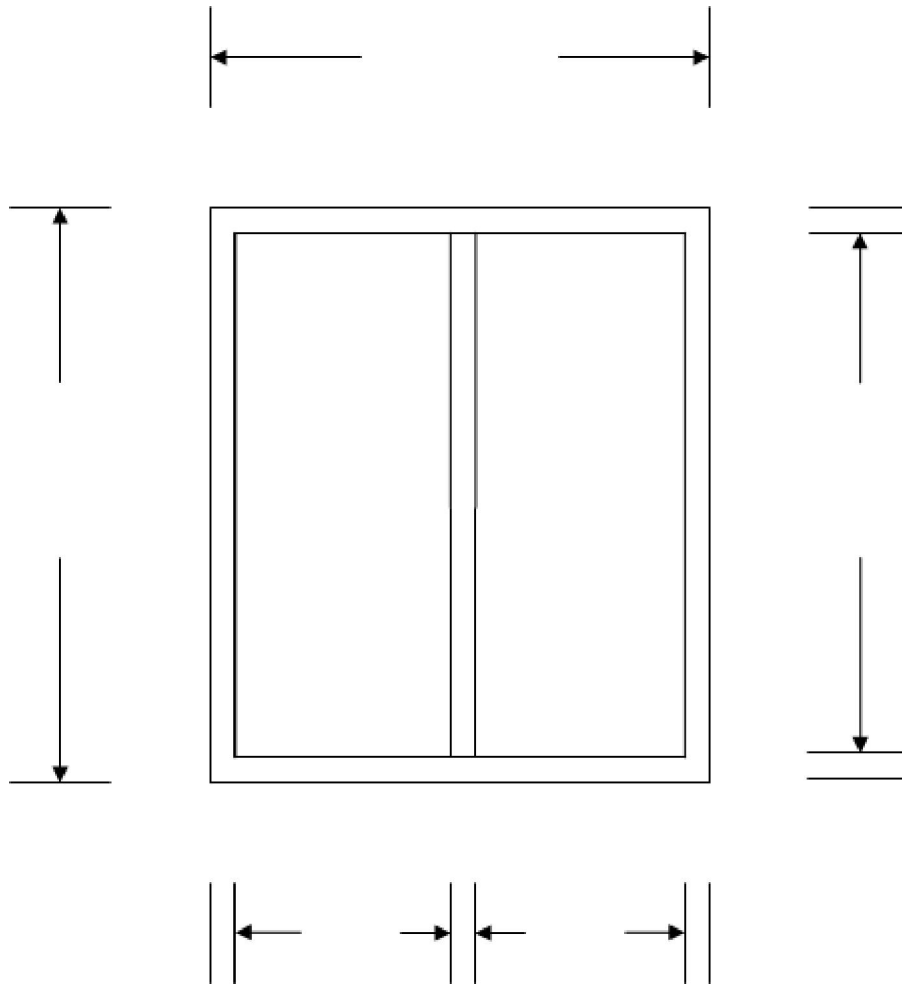

Borrowed Light-2 Light Wall Mounted

Elevation:	Tag#:	
Jamb Depth:	Gauge:	Material: CRS Galv
Construction: KD Welded	Anchors:	Fire Label:
Profile:	Equal Rabbet: Yes No	Glazing Bead: Loose Installed
Notes:		