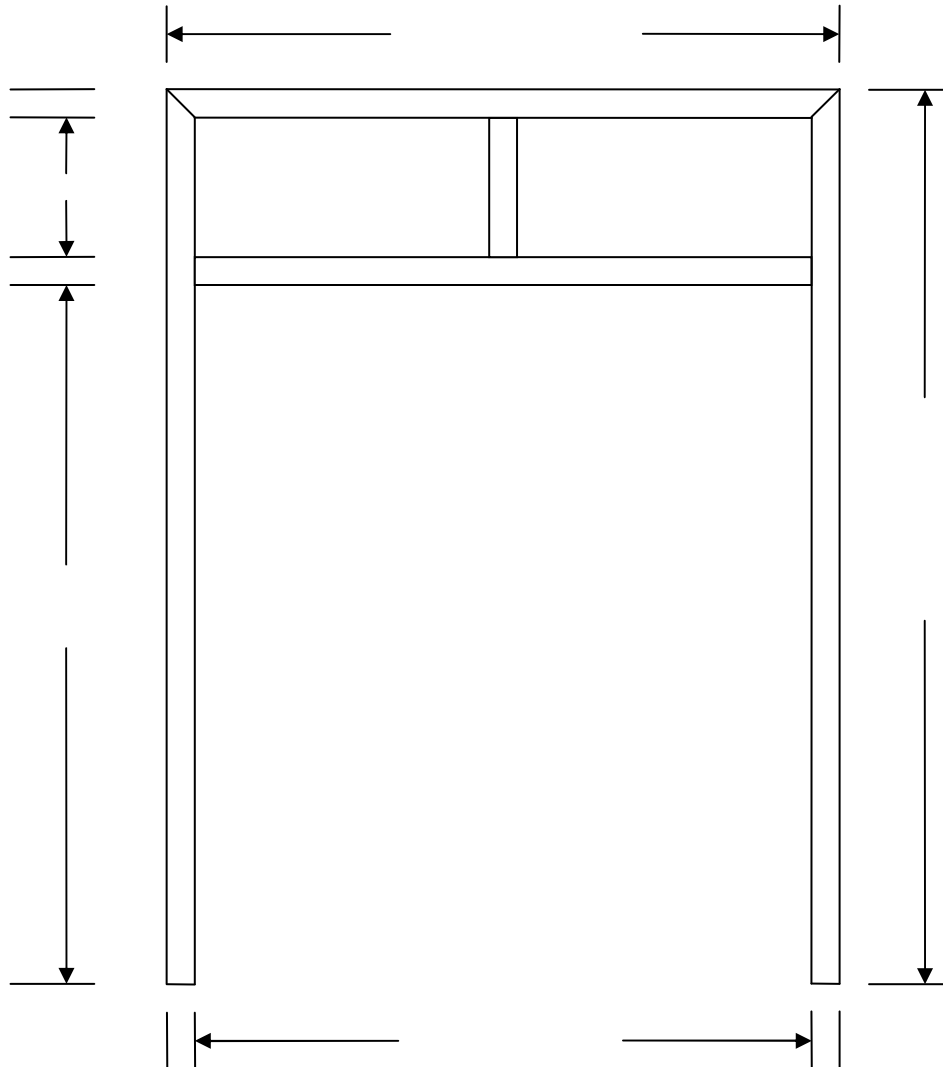

HMF *EXPRESS*

TRANSOM - 2 LIGHT

Elevation:	Tag#:	
Jamb Depth:	Gauge:	Materials: CRS Galv
Construction: KD Welded	Anchors:	Fire Label:
Profile:	Equal Rabbet: Yes No	Glazing Bead:
Notes:		Loose Installed