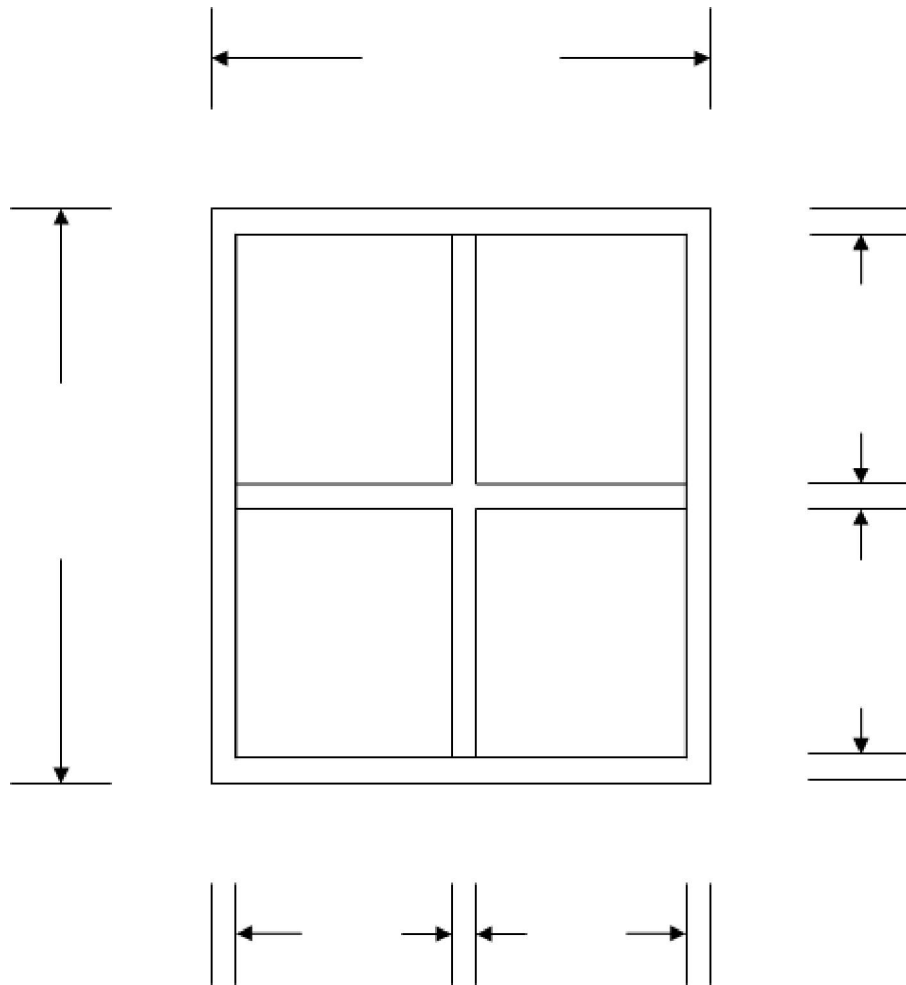

## Borrowed Light-2 Over 2 Wall Mounted

Elevation:	Tag#:	
Jamb Depth:	Gauge:	Material: CRS Galv
Construction: KD Welded	Anchors:	Fire Label:
Profile:	Equal Rabbet: Yes No	Glazing Bead: Loose Installed
Notes:		