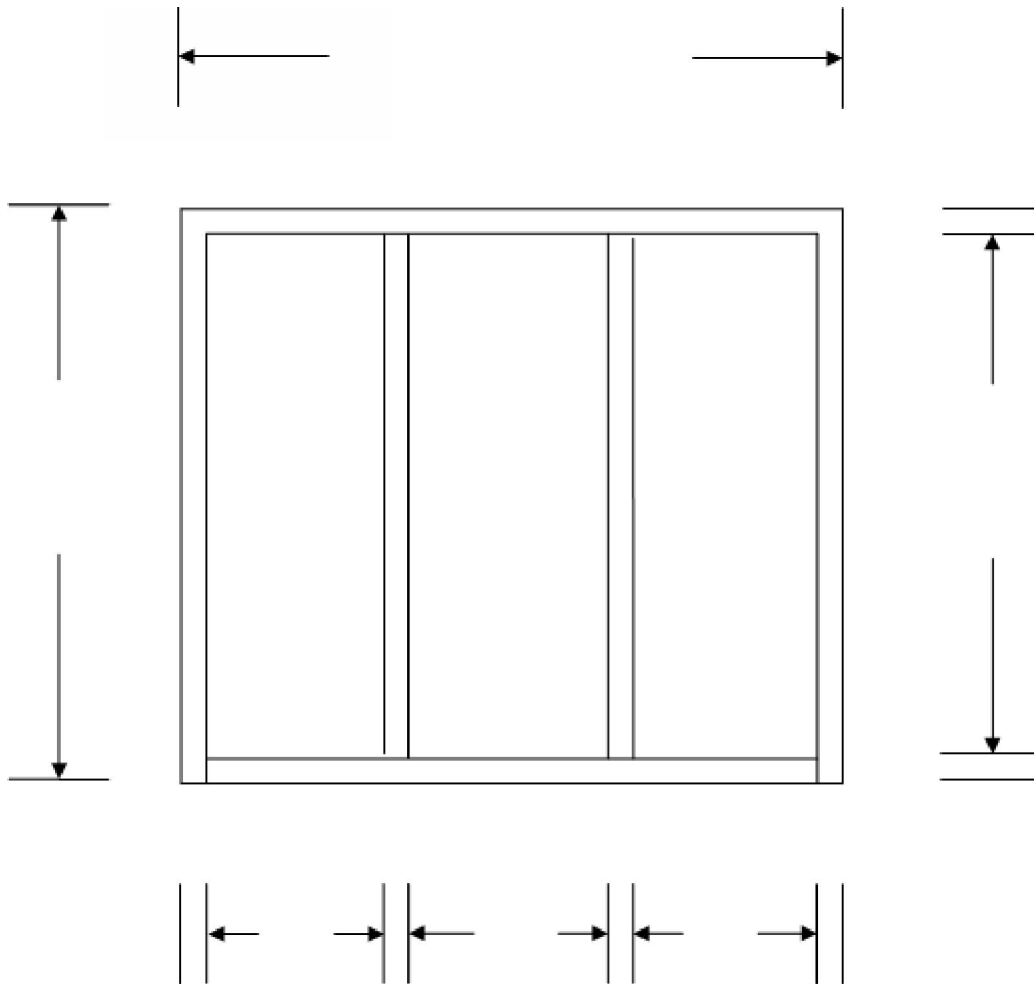

Borrowed Light-3 Light Floor Mounted

Elevation:	Tag#:	
Jamb Depth:	Gauge:	Material: CRS Galv
Construction: KD Welded	Anchors:	Fire Label:
Profile:	Equal Rabbet: Yes No	Glazing Bead:
Notes:		Loose Installed