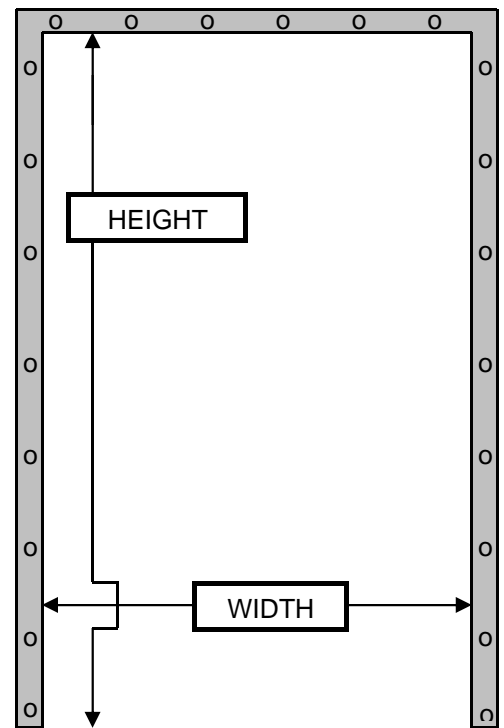

No Return Profile 3-Sided Frames (Double Rabbet)

FRAME PART	UL RATED	NON RATED
THROAT		
MINIMUM	4 5/8"	3 9/16"
MAXIMUM	7 3/4"	No limit
A=SOFFIT		
MINIMUM	1"	5/8"
MAXIMUM	4 3/8"	No limit
B1=HW Rabbet		
MINIMUM	1 15/16"	5/8"
MAXIMUM	1 15/16"	No limit
B2=Non HW Rabbet		
MINIMUM	1 9/16"	5/8"
MAXIMUM	1 9/16"	Varies
D=FACES		
MINIMUM	2"	5/8"
MAXIMUM	4"	No limit
HEIGHT		
MINIMUM	20"	20"
MAXIMUM	96" Single 84" Pair	No limit
WIDTH - SGL.		
MINIMUM	24"	No limit
MAXIMUM	48"	No limit
WIDTH PAIR		
MINIMUM	48"	No limit
MAXIMUM	72"	No limit

Holes and slots in faces for screw / nail attachment to wall studs

** Maximum Fire Rating = 90 Minute (WH)**

ANCHOR OPTIONS

None if Fire Rated (Face holes only)

Rough Opening (No Anchors) = Door Opening + 1 1/2" Width, + 3/4" Height