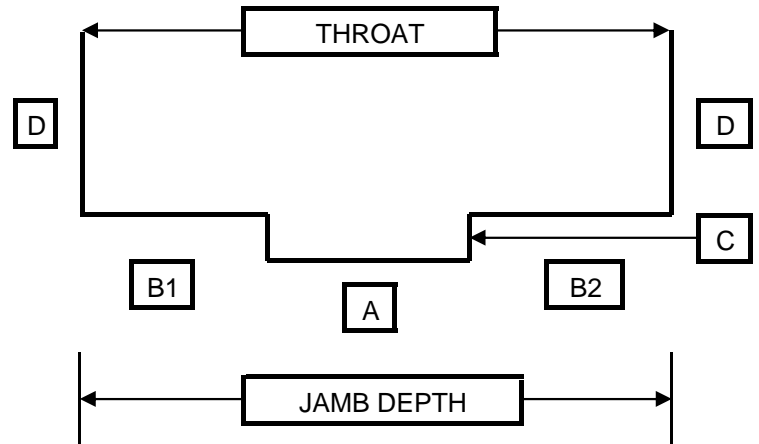

No Return Profile 3-Sided Frames (Double Rabbet)

FRAME PART	UL RATED	NON RATED
THROAT		
MINIMUM	4 5/8"	3 9/16"
MAXIMUM	7 3/4"	No limit
A=SOFFIT		
MINIMUM	1"	5/8"
MAXIMUM	4 3/8"	No limit
B1=HW Rabbet		
MINIMUM	1 15/16"	5/8"
MAXIMUM	1 15/16"	No limit
B2=Non HW Rabbet		
MINIMUM	1 9/16"	5/8"
MAXIMUM	1 9/16"	Varies
D=FACES		
MINIMUM	2"	5/8"
MAXIMUM	4"	No limit
HEIGHT		
MINIMUM	20"	20"
MAXIMUM	96" Single 84" Pair	No limit
WIDTH - SGL.		
MINIMUM	24"	No limit
MAXIMUM	48"	No limit
WIDTH PAIR		
MINIMUM	48"	No limit
MAXIMUM	72"	No limit

Holes and slots in faces for screw / nail attachment to wall studs

** Maximum Fire Rating = 90 Minute (WH)**

ANCHOR OPTIONS

None if Fire Rated (Face holes only)

Rough Opening (No Anchors) = Door Opening + 1 1/2" Width, + 3/4" Height