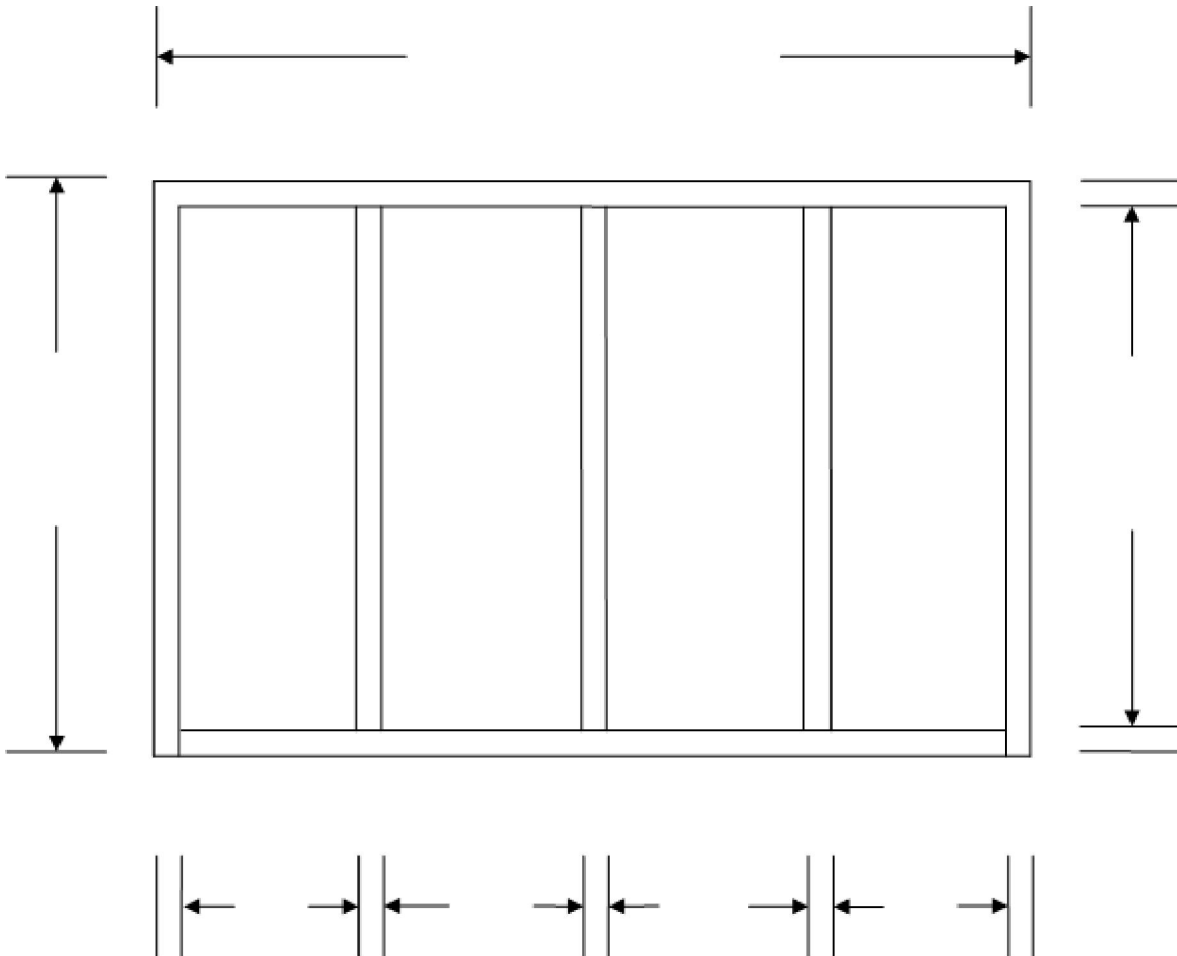

## Borrowed Light-4 Light Floor Mounted

Elevation:	Tag#:	
Jamb Depth:	Gauge:	Material: CRS Galv
Construction: KD Welded	Anchors:	Fire Label:
Profile:	Equal Rabbet: Yes No	Glazing Bead: Loose Installed
Notes:		