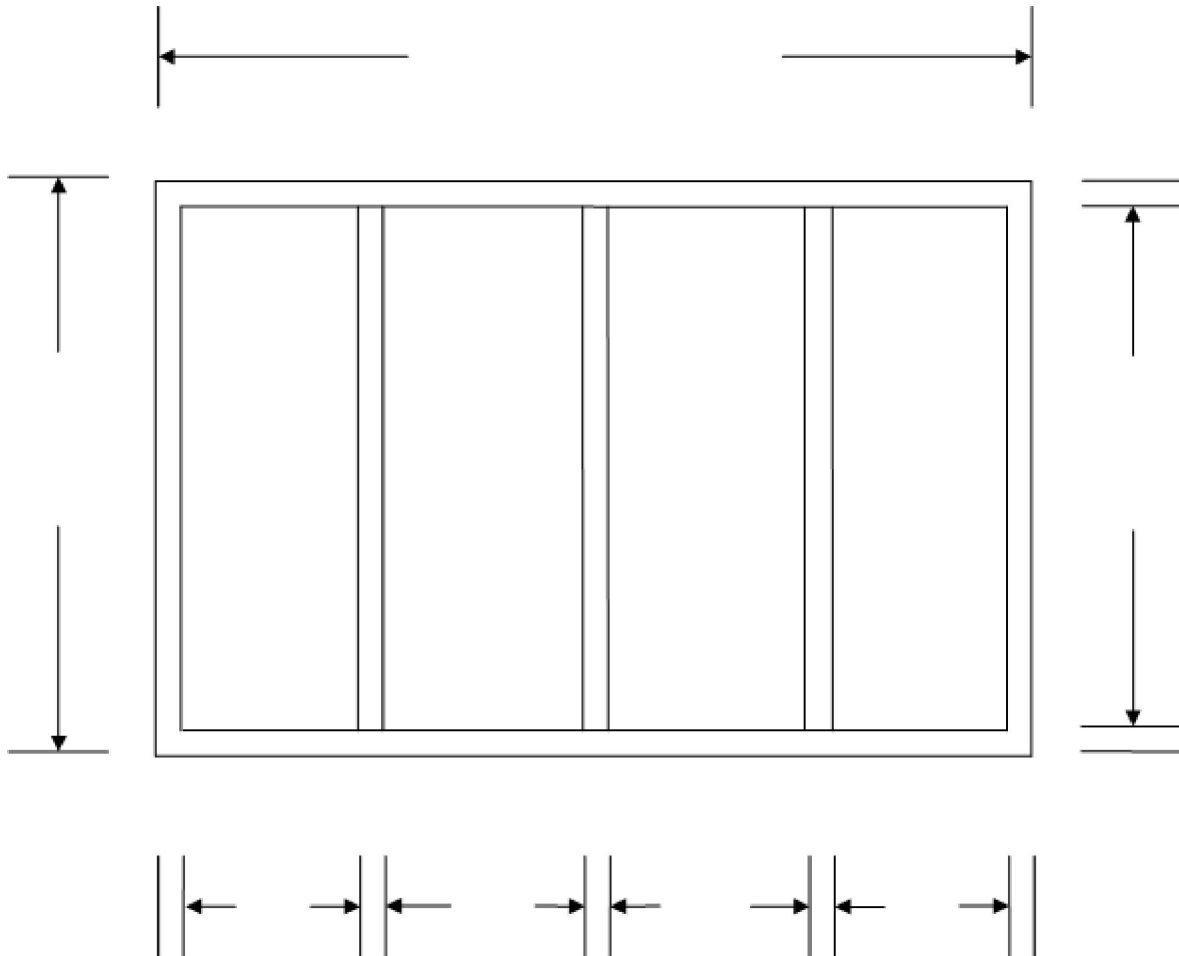

Borrowed Light-4 Light Wall Mounted

Elevation:	Tag#:	
Jamb Depth:	Gauge:	Material: CRS Galv
Construction: KD Welded	Anchors:	Fire Label:
Profile:	Equal Rabbet: Yes No	Glazing Bead: Loose Installed
Notes:		