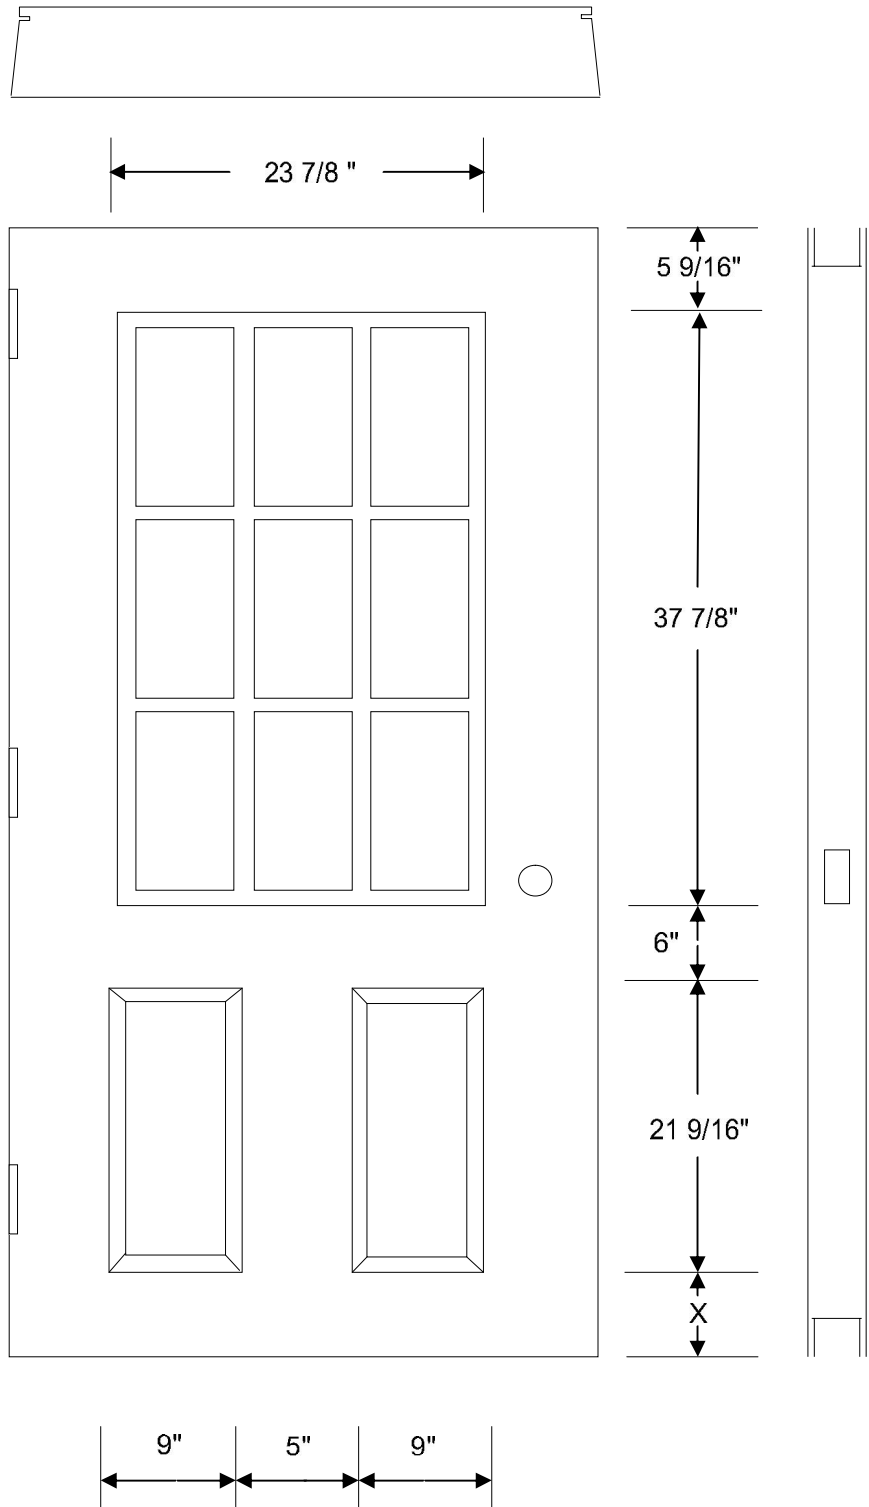

9 Light Door

- 2 Panel Design - with 9-Lite Kit Top
- 3-0 Wide Openings (2-8 Possible)
- Rigid Lockseam Edge Construction
- Polystyrene Insulated Core
- Bonded Edge Seam Construction
- 14 Ga. Top & Bottom Channels
- Available in 16 Gauge A60 Galv.
- Non Fire Rated Only
- Lites - Exterior Rated PVC Material
- Internal or External Grid Available
- Insulated Glass Included
- Thickness 1 3/4"
- Available Square or Beveled Edge
- Seamless Available
- Baked On Grey Primer
- Hardware Rein: Hinge = 7 Ga.
 161 Lock = 16 Ga.
 86 Lock = 14 Ga.
 Closer = 14 Ga

6-8 Door "X" = 8 1/8"
 7-0 Door "X" = 12 1/8"