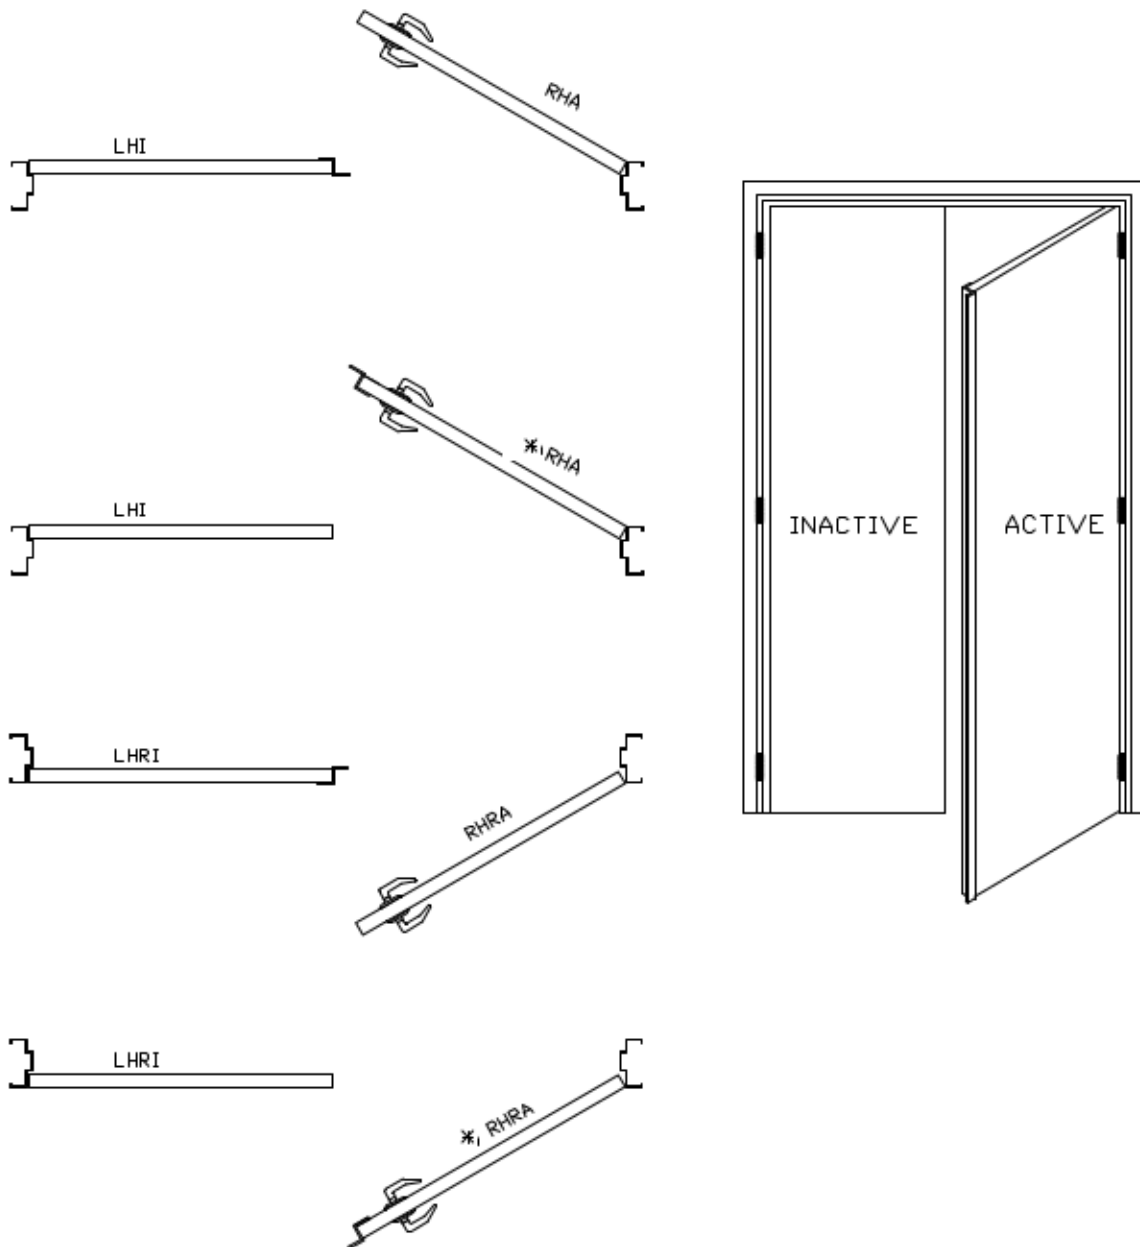

## Z- Astragal Handing Application

\*ASTRAGAL REQUIRES NOTCH TO CLEAR STRIKE ON INACTIVE DOOR

LHA/LHRA SIMILAR

APPROVED BY:

DATE

ASTRAGAL  
APPLICATIONS  
Z-ASTRAGAL

NOTES:

DRAWN BY:  
BRICE POSTON