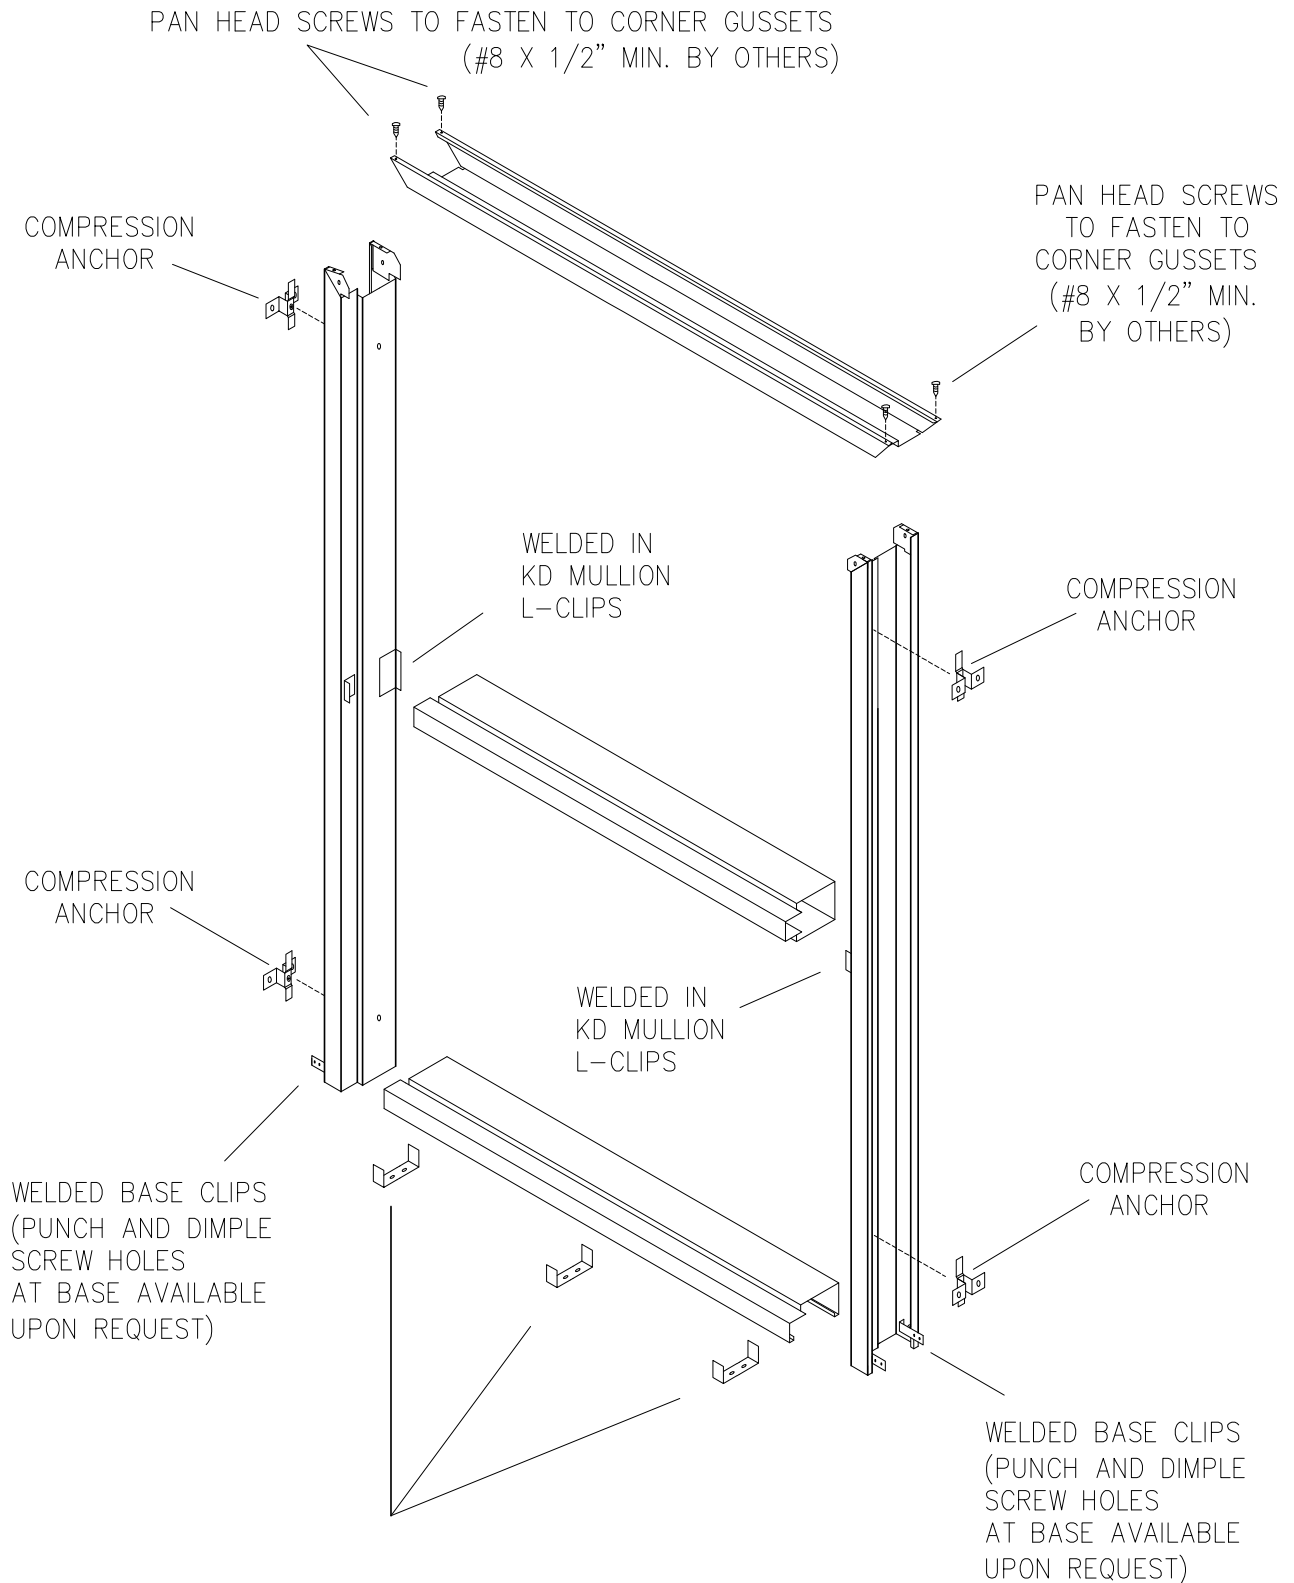

Borrowed Light - 2 Light Floor Mounted (Horizontal Mullion), Single Rabbet

LOOSE SILL ANCHORS INSTALLED 3" IN FROM EACH SIDE (ADD AN ADDITIONAL ANCHOR FOR EVERY 30" INCREMENT OVER 48" WIDE)