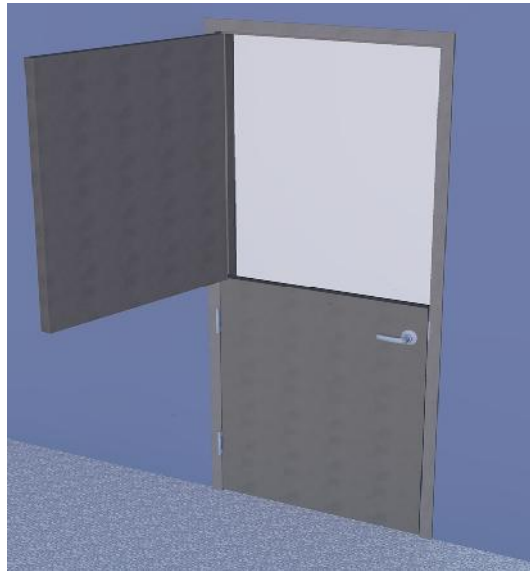

HMF EXPRESS

Dutch Doors

Max Opening Size	Opening Type	Profile	Max Gauge Steel	Edge Const	Core	Under Cut	Gap Between Leaves	Shelf	Max Leaf Height	Max Fire Rating
4-0 x 7-2	Sgl	Flush Only	16	Butt	Poly	11/16"	7/32"	Half Only	43"	3 Hour

Notes: Each leaf will receive a UL fire label

Horizontal astragal required - mounted to top leaf with #8 x 1/2" SMS

Half shelf permitted - must not interfere with astragal operation

No lights or louvers permitted

1 3/4" thick only

161 or mortise lock required on each leaf with latchbolt and lipped strike

Alternate method is latching top leaf with 161 to bottom leaf with lipped strike

Max rating 90 minute with UL listed door viewer in top leaf