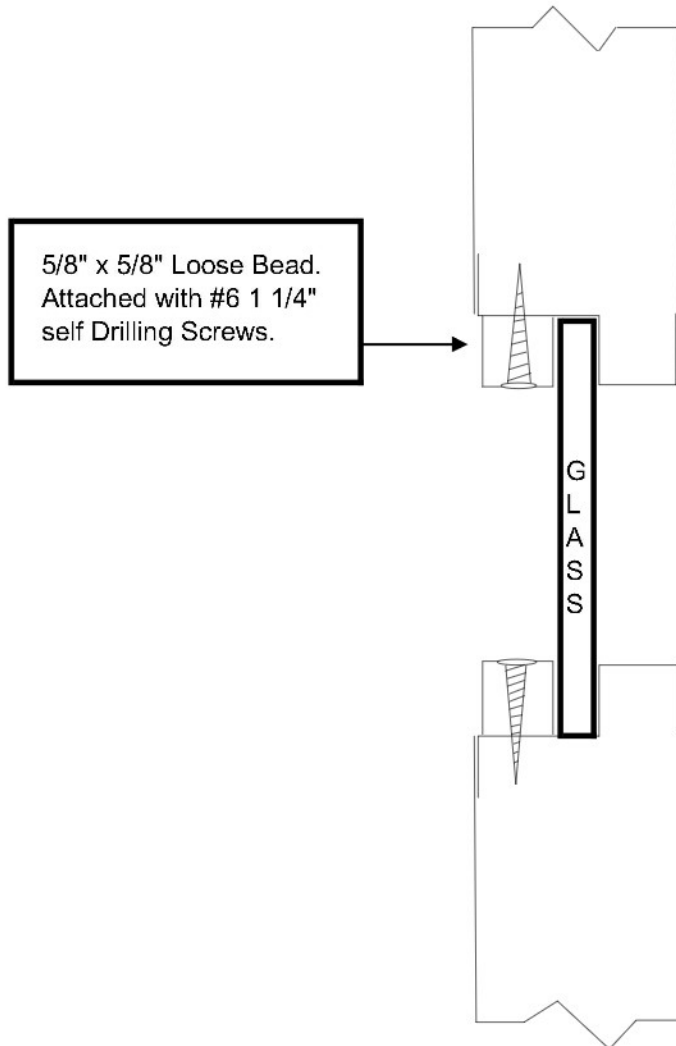

HMF Express Flush Light Kit - Side View

**Any opening size available
For use on all non fire rated doors**

HMF Express Flush Light Kit - For 1/4" Glass

Fire ratings Available.

Requires caulking for exterior use.

Available on any gauge door.

Designed for 1/4" glass - 3/8" glazing pocket maximum.

HMF Express Flush Light Kit - For 5/16" and 7/8" Glass

Available Non-Rated Only.

Requires caulking for exterior use.

Available on any gauge door.

Designed for 5/16" - 7/8" glass - 1" glazing pocket maximum.

HMF Express Flush Light Kit - For 1" and 1 1/8" Glass

Available Non-Rated Only.

Requires caulking for exterior use.

Available on any gauge door.

Designed for 1" to 1 1/8" glass - 1 1/4" glazing pocket maximum.