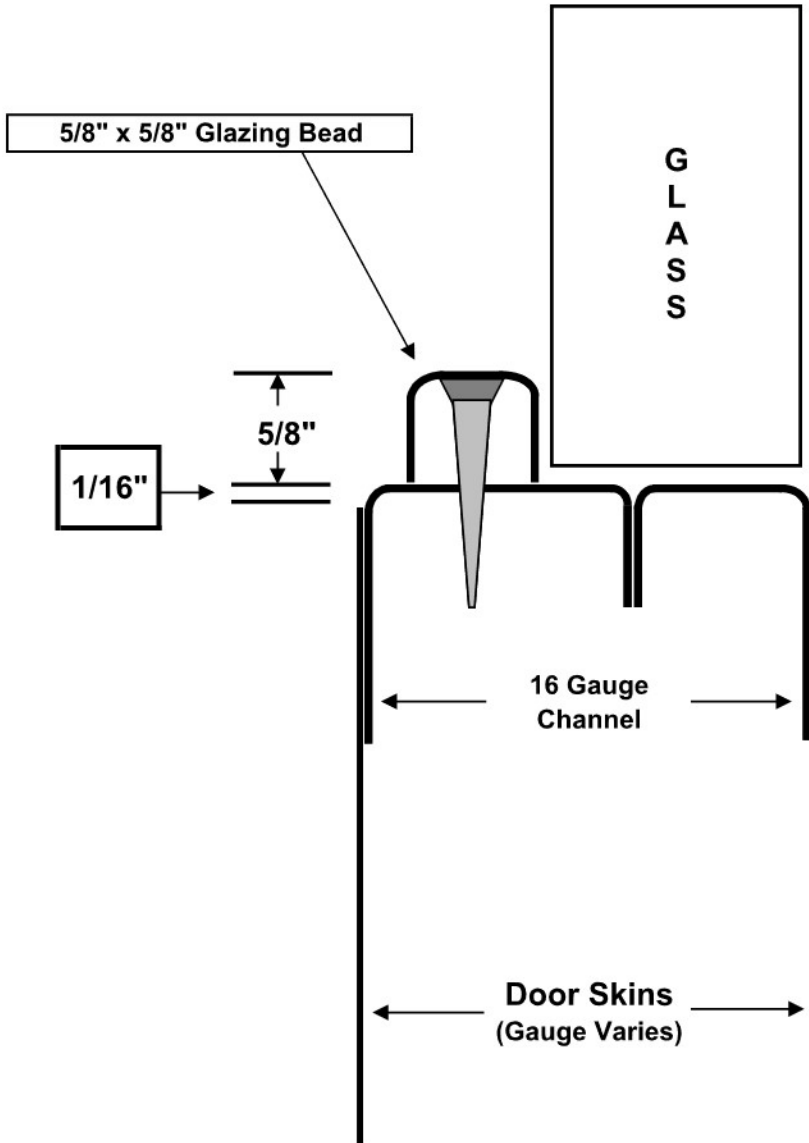

HMF Express Flush Light Kit - Side View

**Any opening size available
For use on all non fire rated doors**

HMF Express Flush Light Kit - For 1/4" Glass

Fire ratings Available.

Requires caulking for exterior use.

Available on any gauge door.

Designed for 1/4" glass - 3/8" glazing pocket maximum.

HMF Express Flush Light Kit - For 5/16" and 7/8" Glass

Available Non-Rated Only.

Requires caulking for exterior use.

Available on any gauge door.

Designed for 5/16" - 7/8" glass - 1" glazing pocket maximum.

HMF Express Flush Light Kit - For 1" and 1 1/8" Glass

Available Non-Rated Only.

Requires caulking for exterior use.

Available on any gauge door.

Designed for 1" to 1 1/8" glass - 1 1/4" glazing pocket maximum.