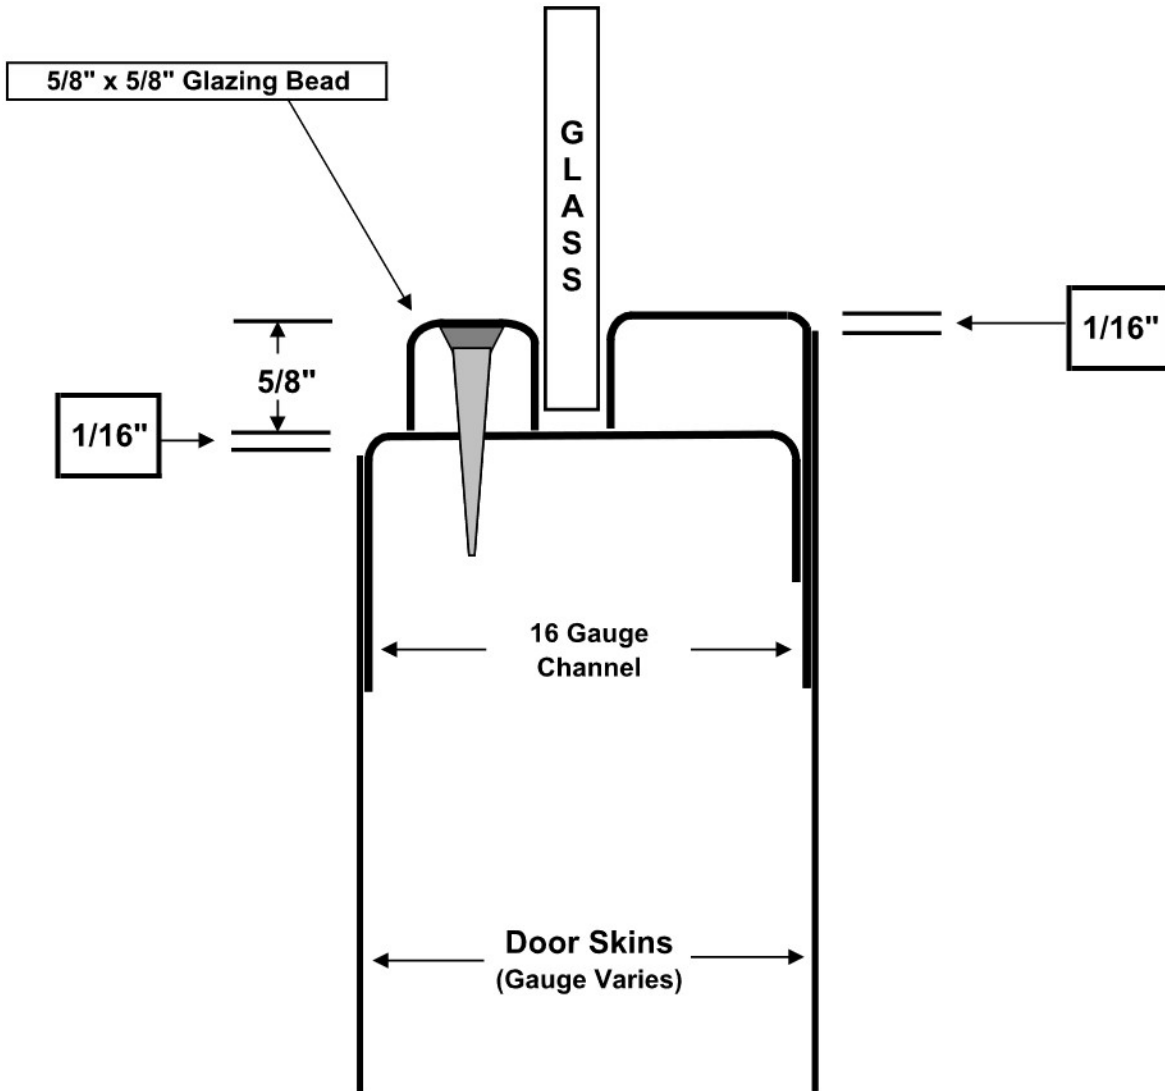

HMF Express Flush Light Kit - Side View

**Any opening size available
For use on all non fire rated doors**

HMF Express Flush Light Kit - For 1/4" Glass

Fire ratings Available.

Requires caulking for exterior use.

Available on any gauge door.

Designed for 1/4" glass - 3/8" glazing pocket maximum.

HMF Express Flush Light Kit - For 5/16" and 7/8" Glass

Available Non-Rated Only.

Requires caulking for exterior use.

Available on any gauge door.

Designed for 5/16" - 7/8" glass - 1" glazing pocket maximum.

HMF Express Flush Light Kit - For 1" and 1 1/8" Glass

Available Non-Rated Only.

Requires caulking for exterior use.

Available on any gauge door.

Designed for 1" to 1 1/8" glass - 1 1/4" glazing pocket maximum.