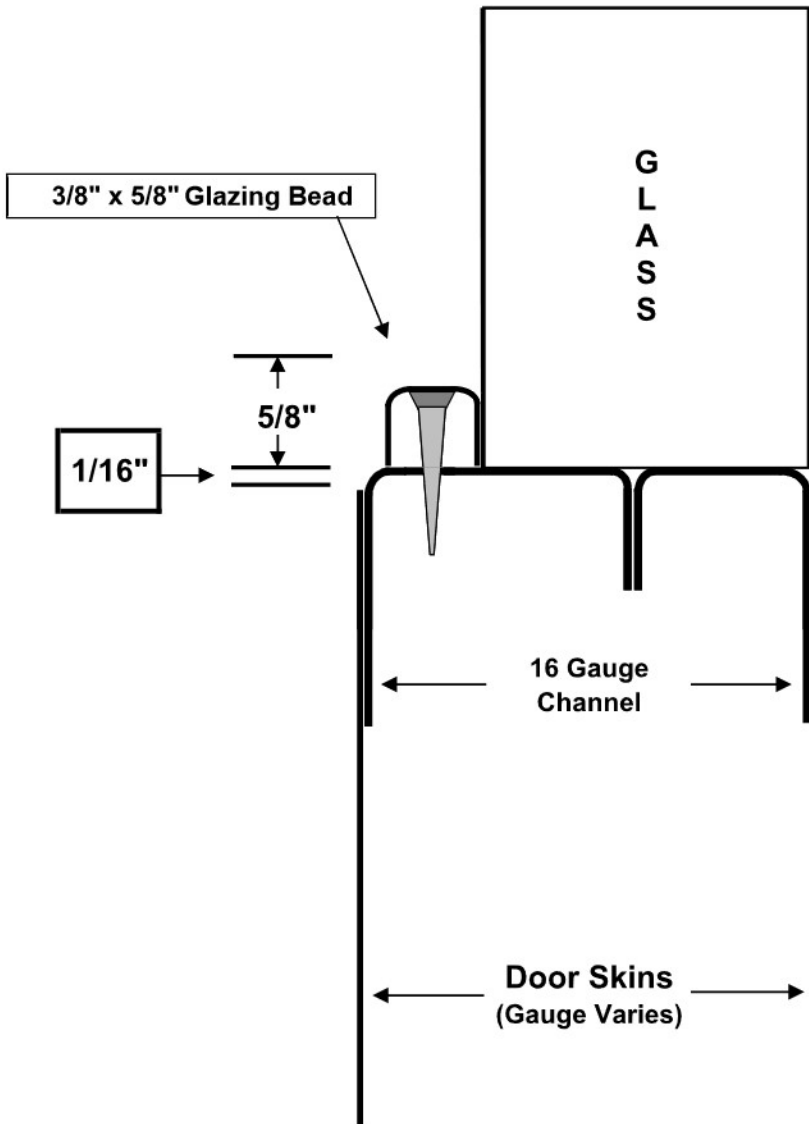

HMF Express Flush Light Kit - Side View

**Any opening size available
For use on all non fire rated doors**

HMF Express Flush Light Kit - For 1/4" Glass

Fire ratings Available.

Requires caulking for exterior use.

Available on any gauge door.

Designed for 1/4" glass - 3/8" glazing pocket maximum.

HMF Express Flush Light Kit - For 5/16" and 7/8" Glass

Available Non-Rated Only.

Requires caulking for exterior use.

Available on any gauge door.

Designed for 5/16" - 7/8" glass - 1" glazing pocket maximum.

HMF Express Flush Light Kit - For 1" and 1 1/8" Glass

Available Non-Rated Only.

Requires caulking for exterior use.

Available on any gauge door.

Designed for 1" to 1 1/8" glass - 1 1/4" glazing pocket maximum.