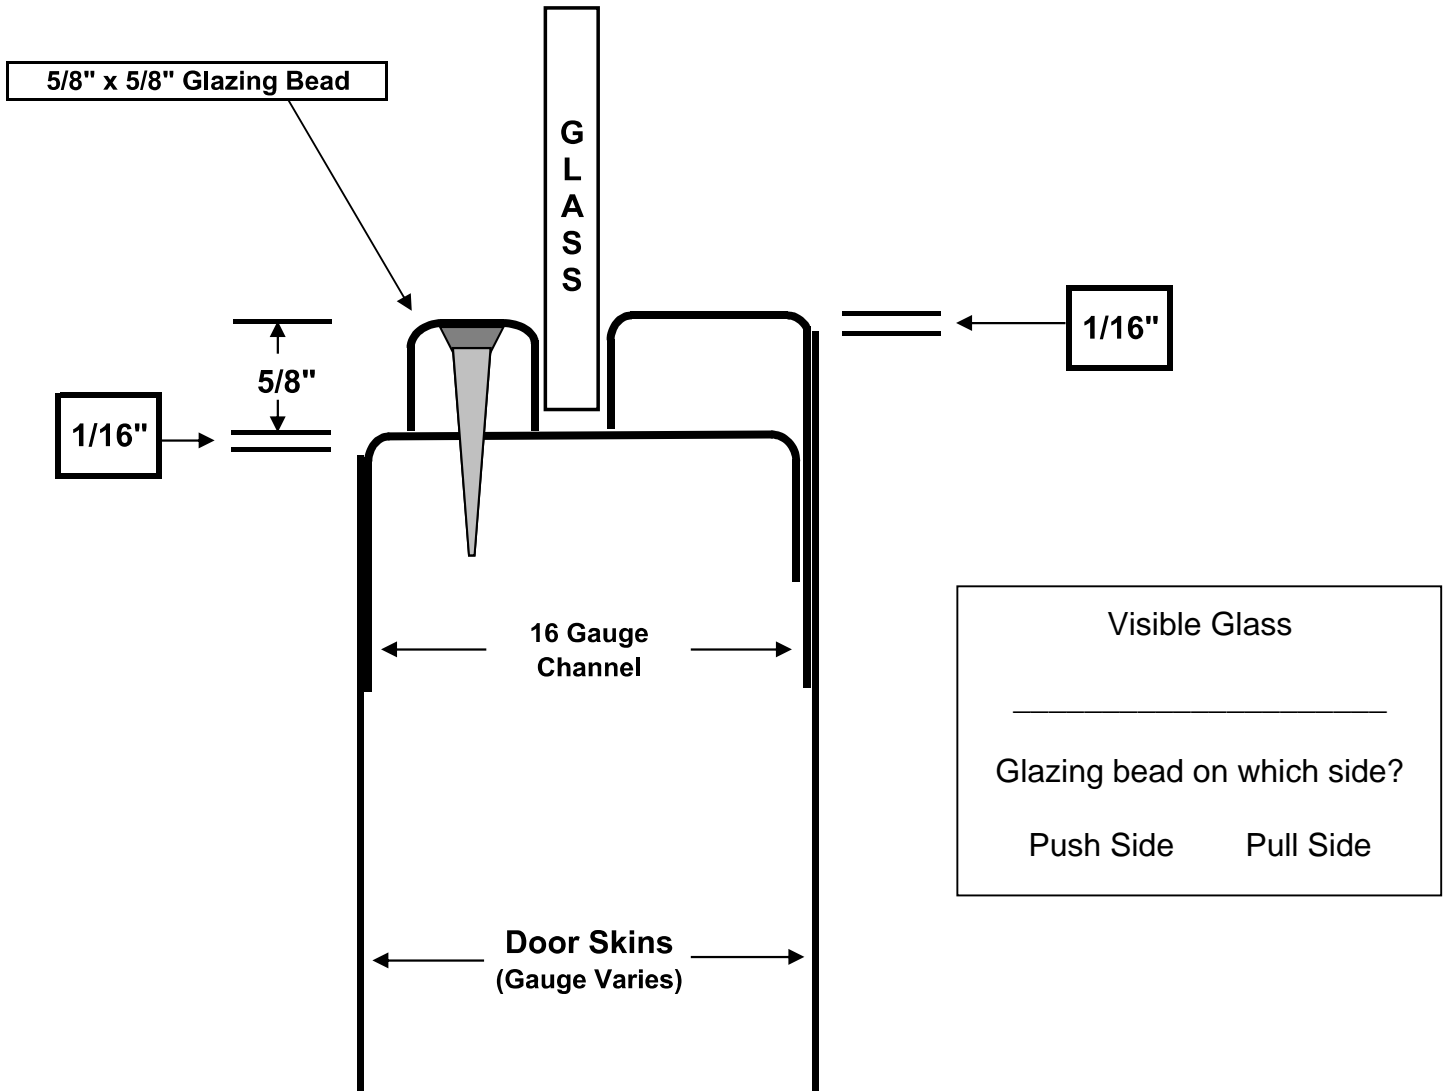

HMF Express Flush Light Kit - For 1/4" Glass

Fire ratings Available.

Requires caulking for exterior use.

Available on any gauge door.

Designed for 1/4" glass - 3/8" glazing pocket maximum.

HMF Express Flush Light Kit - For 5/16" to 7/8" Glass

Available Non-Rated Only.
Requires caulking for exterior use.

Available on any gauge door.

Designed for 5/16" - 7/8" glass - 1" glazing pocket maximum.

HMF Express Flush Light Kit - For 1" to 1 1/8" Glass

Available Non-Rated Only.

Requires caulking for exterior use.

Available on any gauge door.

Designed for 1" to 1 1/8" glass - 1 1/4" glazing pocket maximum.