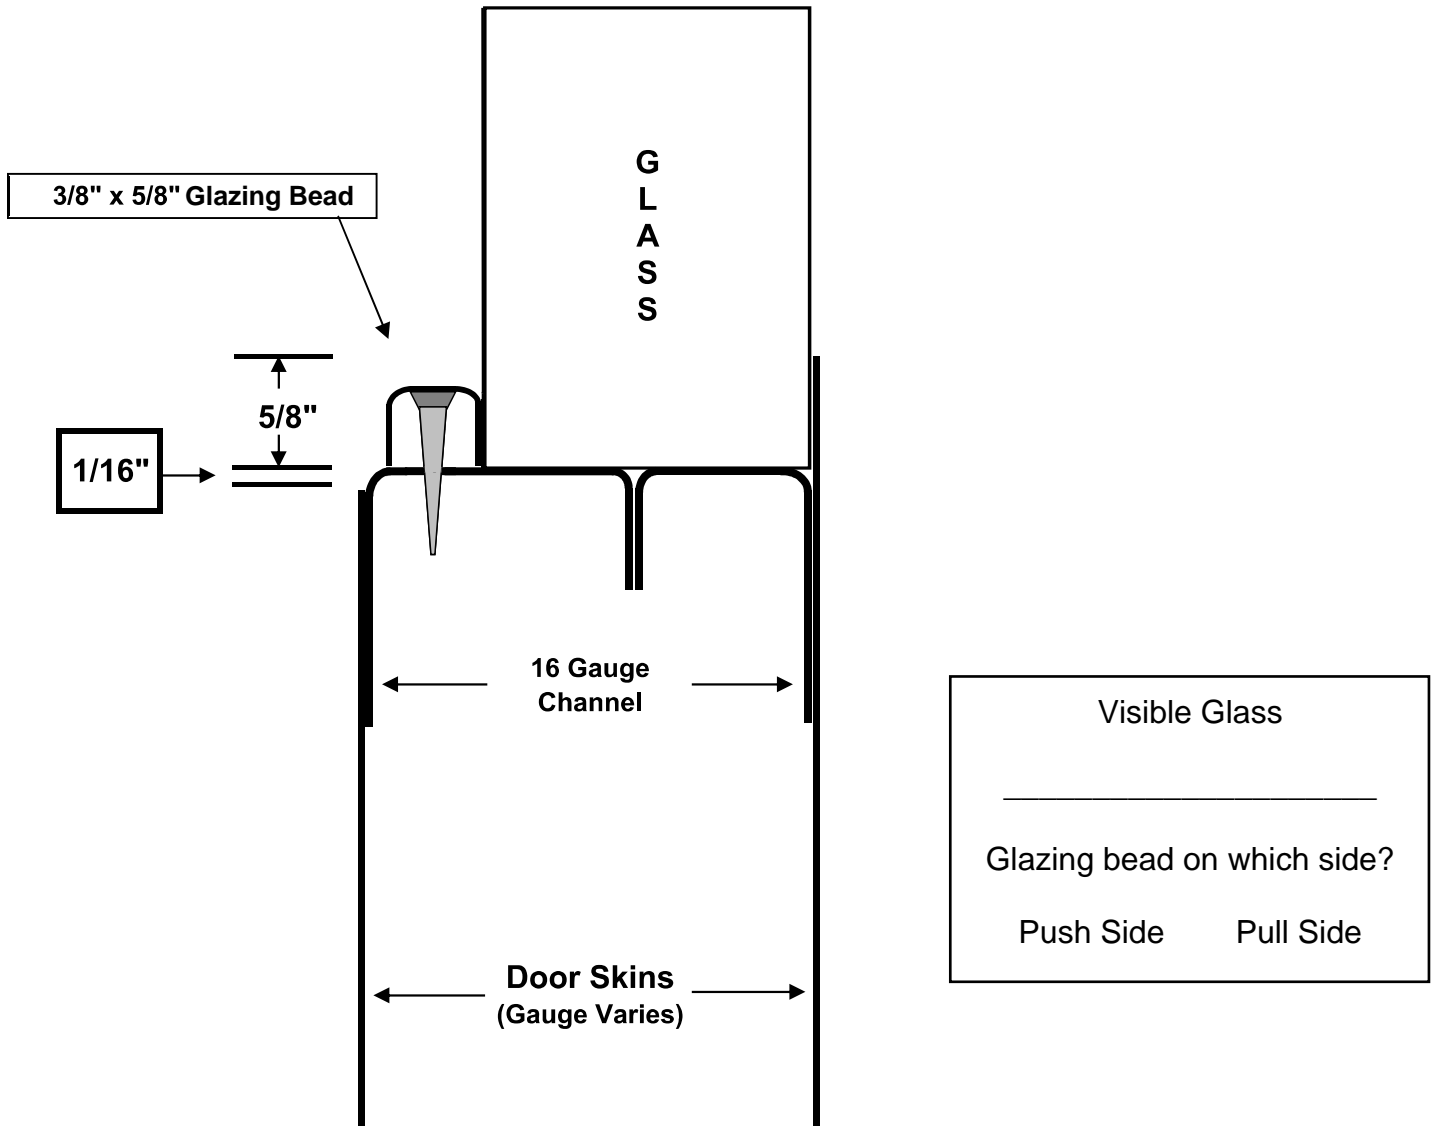

HMF Express Flush Light Kit - For 1/4" Glass

Fire ratings Available.

Requires caulking for exterior use.

Available on any gauge door.

Designed for 1/4" glass - 3/8" glazing pocket maximum.

HMF Express Flush Light Kit - For 5/16" to 7/8" Glass

Available Non-Rated Only.
Requires caulking for exterior use.

Available on any gauge door.

Designed for 5/16" - 7/8" glass - 1" glazing pocket maximum.

HMF Express Flush Light Kit - For 1" to 1 1/8" Glass

Available Non-Rated Only.

Requires caulking for exterior use.

Available on any gauge door.

Designed for 1" to 1 1/8" glass - 1 1/4" glazing pocket maximum.