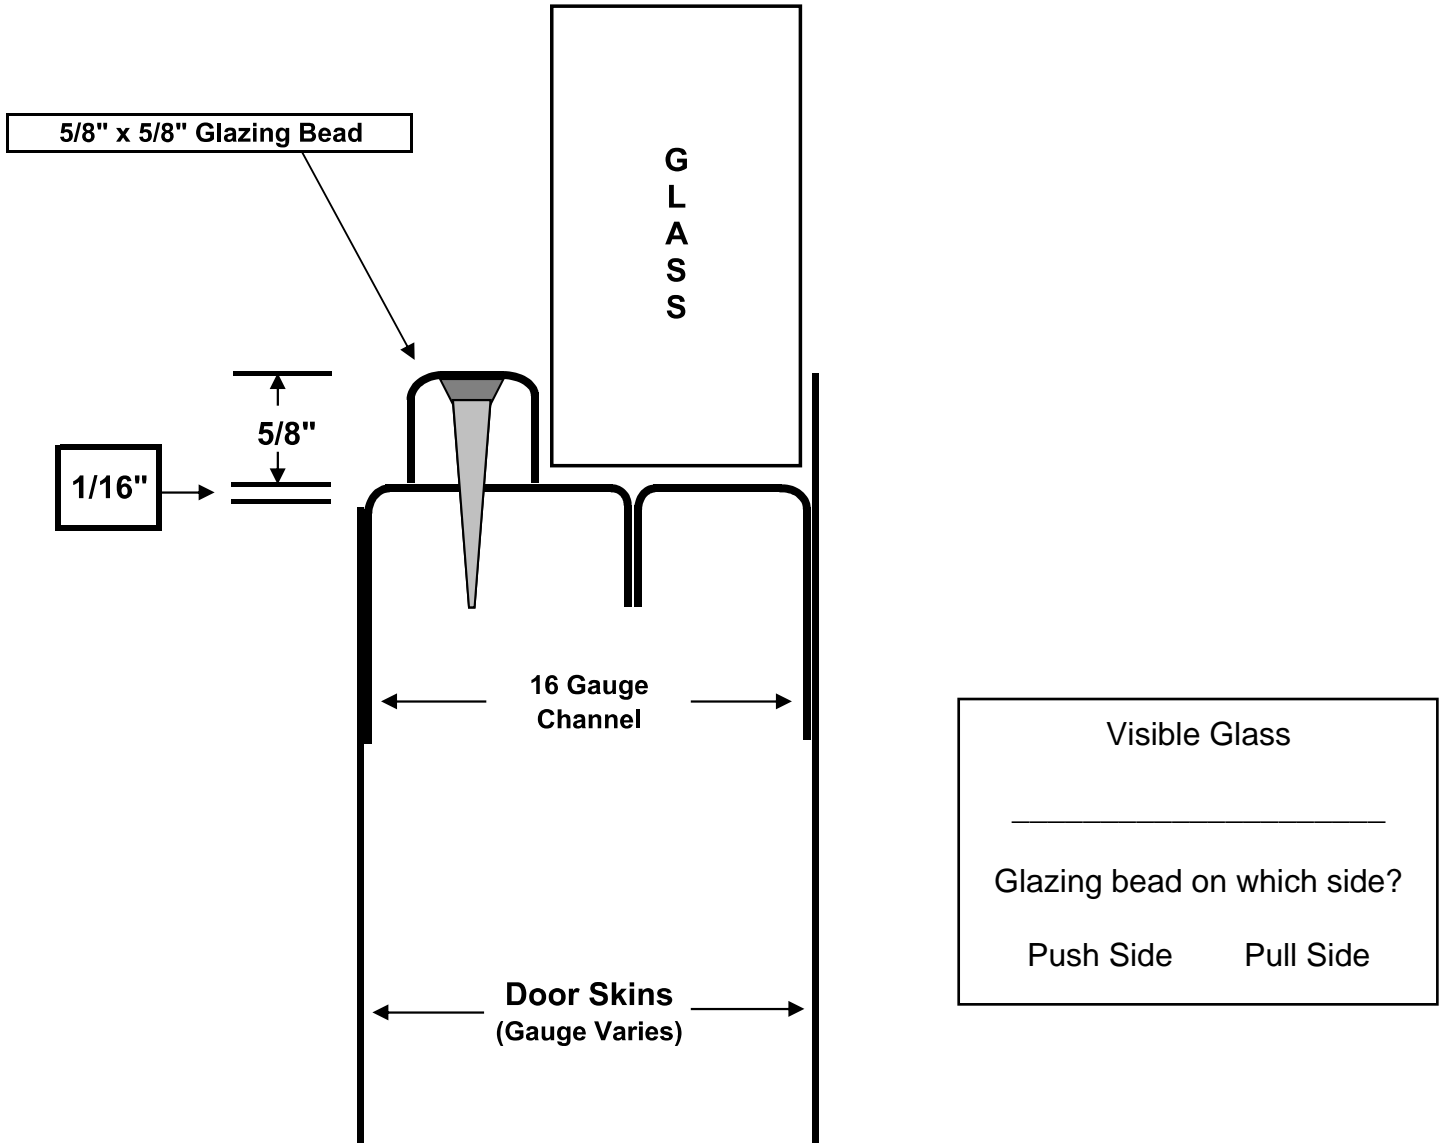

HMF Express Flush Light Kit - For 1/4" Glass

Fire ratings Available.

Requires caulking for exterior use.

Available on any gauge door.

Designed for 1/4" glass - 3/8" glazing pocket maximum.

HMF Express Flush Light Kit - For 5/16" to 7/8" Glass

Available Non-Rated Only.
Requires caulking for exterior use.

Available on any gauge door.

Designed for 5/16" - 7/8" glass - 1" glazing pocket maximum.

HMF Express Flush Light Kit - For 1" to 1 1/8" Glass

Available Non-Rated Only.

Requires caulking for exterior use.

Available on any gauge door.

Designed for 1" to 1 1/8" glass - 1 1/4" glazing pocket maximum.