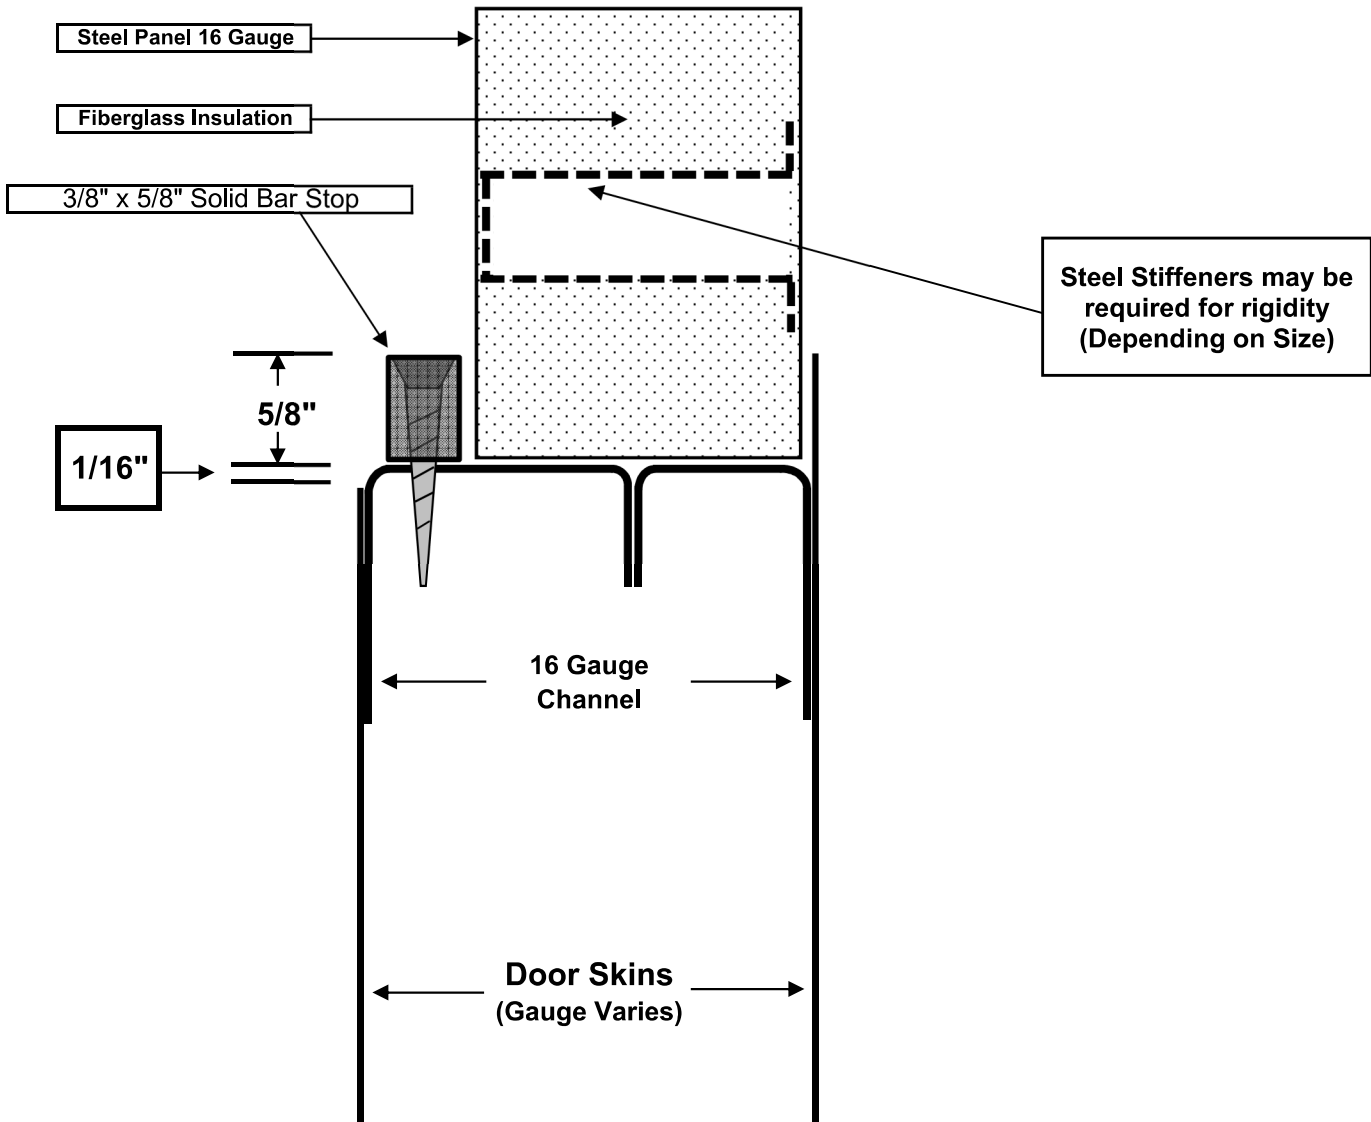

Integral Flush Panel Kit - For 1/4" Panel

Available Non-Rated Only.

Requires caulking for exterior use.

Available on any gauge door.

Designed for 1/4" panel - 3/8" pocket maximum.

Integral Flush Panel Kit - For 5/16" to 7/8" Panel

Available Non-Rated Only.

Requires caulking for exterior use.

Available on any gauge door.

Designed for 5/16" to 7/8" panel - 1" pocket maximum.

Intregal Flush Panel Kit - For 1" to 1 1/8" Panel

Available Non-Rated Only.

Requires caulking for exterior use.

Available on any gauge door.

Designed for 1" to 1 1/8" Panel - 1 1/4" pocket maximum.