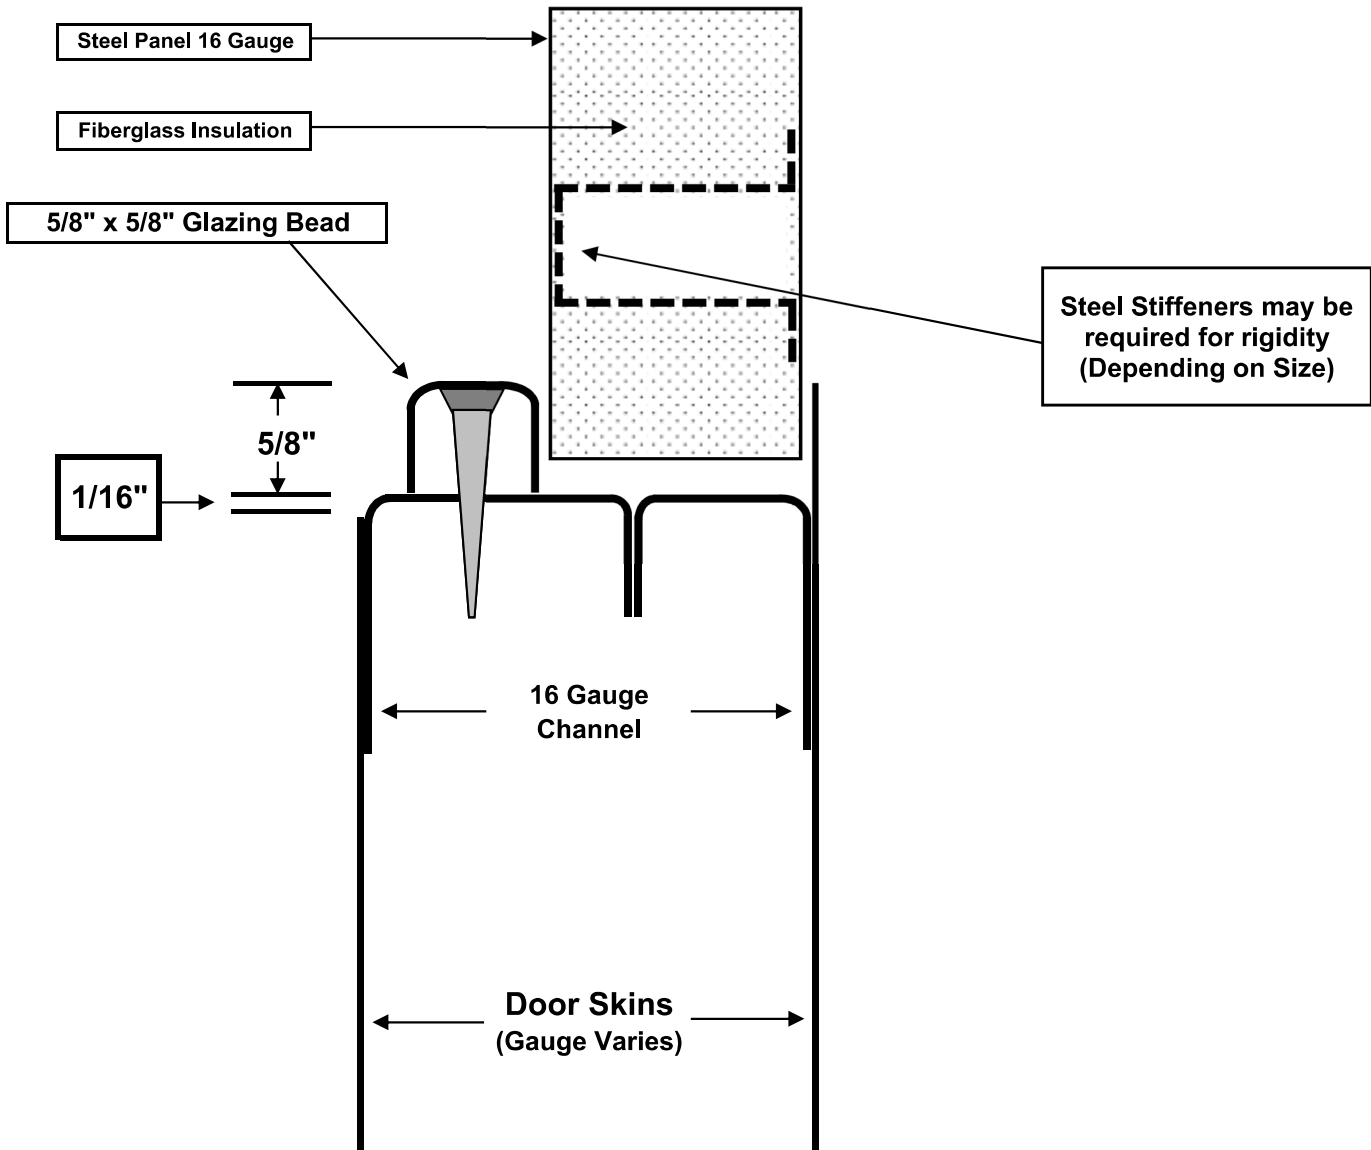

Integral Flush Panel Kit - For 1/4" Panel

Available Non-Rated Only.

Requires caulking for exterior use.

Available on any gauge door.

Designed for 1/4" panel - 3/8" pocket maximum.

Integral Flush Panel Kit - For 5/16" to 7/8" Panel

Available Non-Rated Only.

Requires caulking for exterior use.

Available on any gauge door.

Designed for 5/16" to 7/8" panel - 1" pocket maximum.

Intregal Flush Panel Kit - For 1" to 1 1/8" Panel

Available Non-Rated Only.

Requires caulking for exterior use.

Available on any gauge door.

Designed for 1" to 1 1/8" Panel - 1 1/4" pocket maximum.