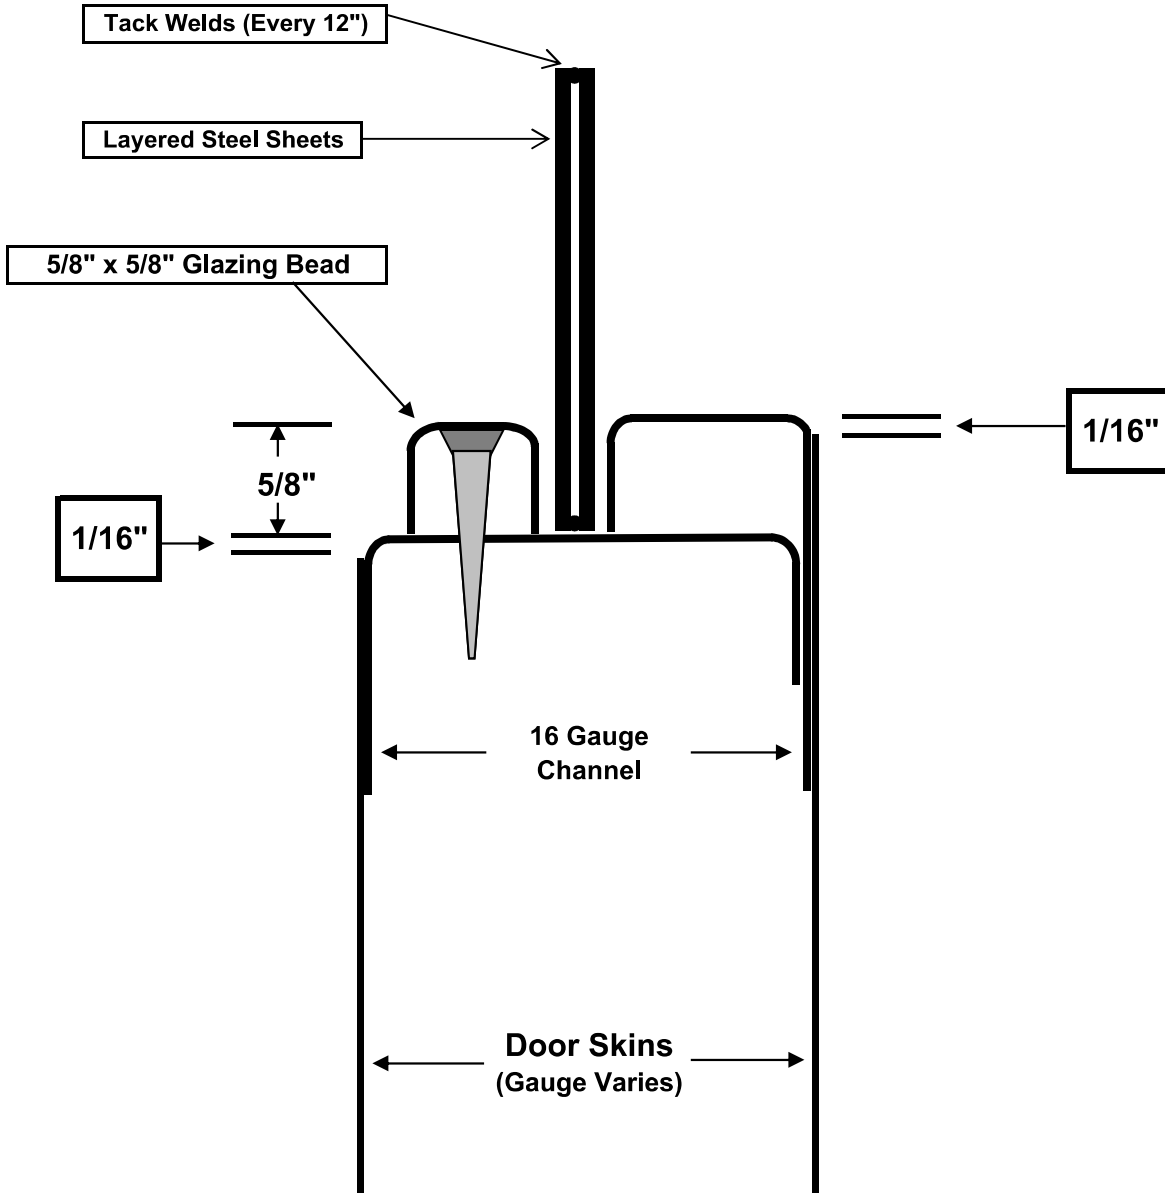

Integral Flush Panel Kit - For 1/4" Panel

Available Non-Rated Only.

Requires caulking for exterior use.

Available on any gauge door.

Designed for 1/4" panel - 3/8" pocket maximum.

Integral Flush Panel Kit - For 5/16" to 7/8" Panel

Available Non-Rated Only.

Requires caulking for exterior use.

Available on any gauge door.

Designed for 5/16" to 7/8" panel - 1" pocket maximum.

Intregal Flush Panel Kit - For 1" to 1 1/8" Panel

Available Non-Rated Only.

Requires caulking for exterior use.

Available on any gauge door.

Designed for 1" to 1 1/8" Panel - 1 1/4" pocket maximum.