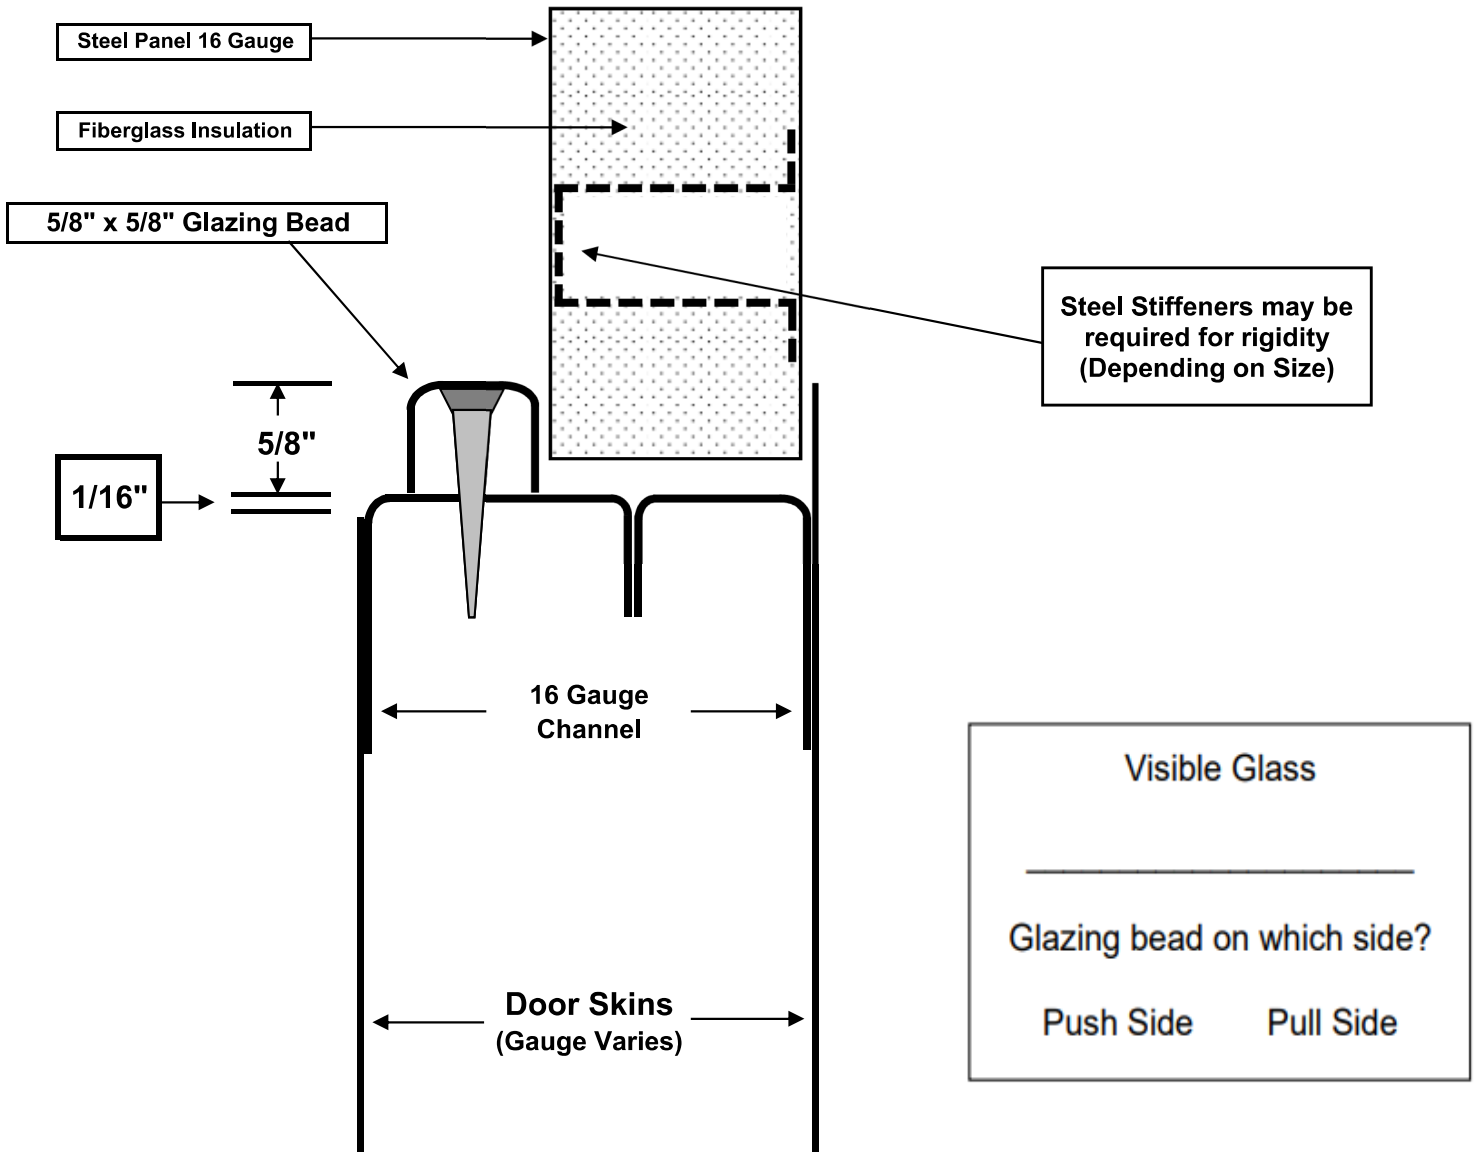

HMF Express Flush Panel Kit - 1/4" Panel

Available Non-Rated Only.

Requires caulking for exterior use.

Available on any gauge door.

Designed for 1/4" panel - 3/8" pocket maximum.

HMF Express Flush Panel Kit - For 5/16" to 7/8" Panel

Available Non-Rated Only.

Requires caulking for exterior use.

Available on any gauge door.

Designed for 5/16" to 7/8" panel - 1" pocket maximum.

HMF Express Flush Panel Kit - For 1" to 1 1/8" Panel

Available Non-Rated Only.

Requires caulking for exterior use.

Available on any gauge door.

Designed for 1" to 1 1/8" Panel - 1 1/4" pocket maximum.