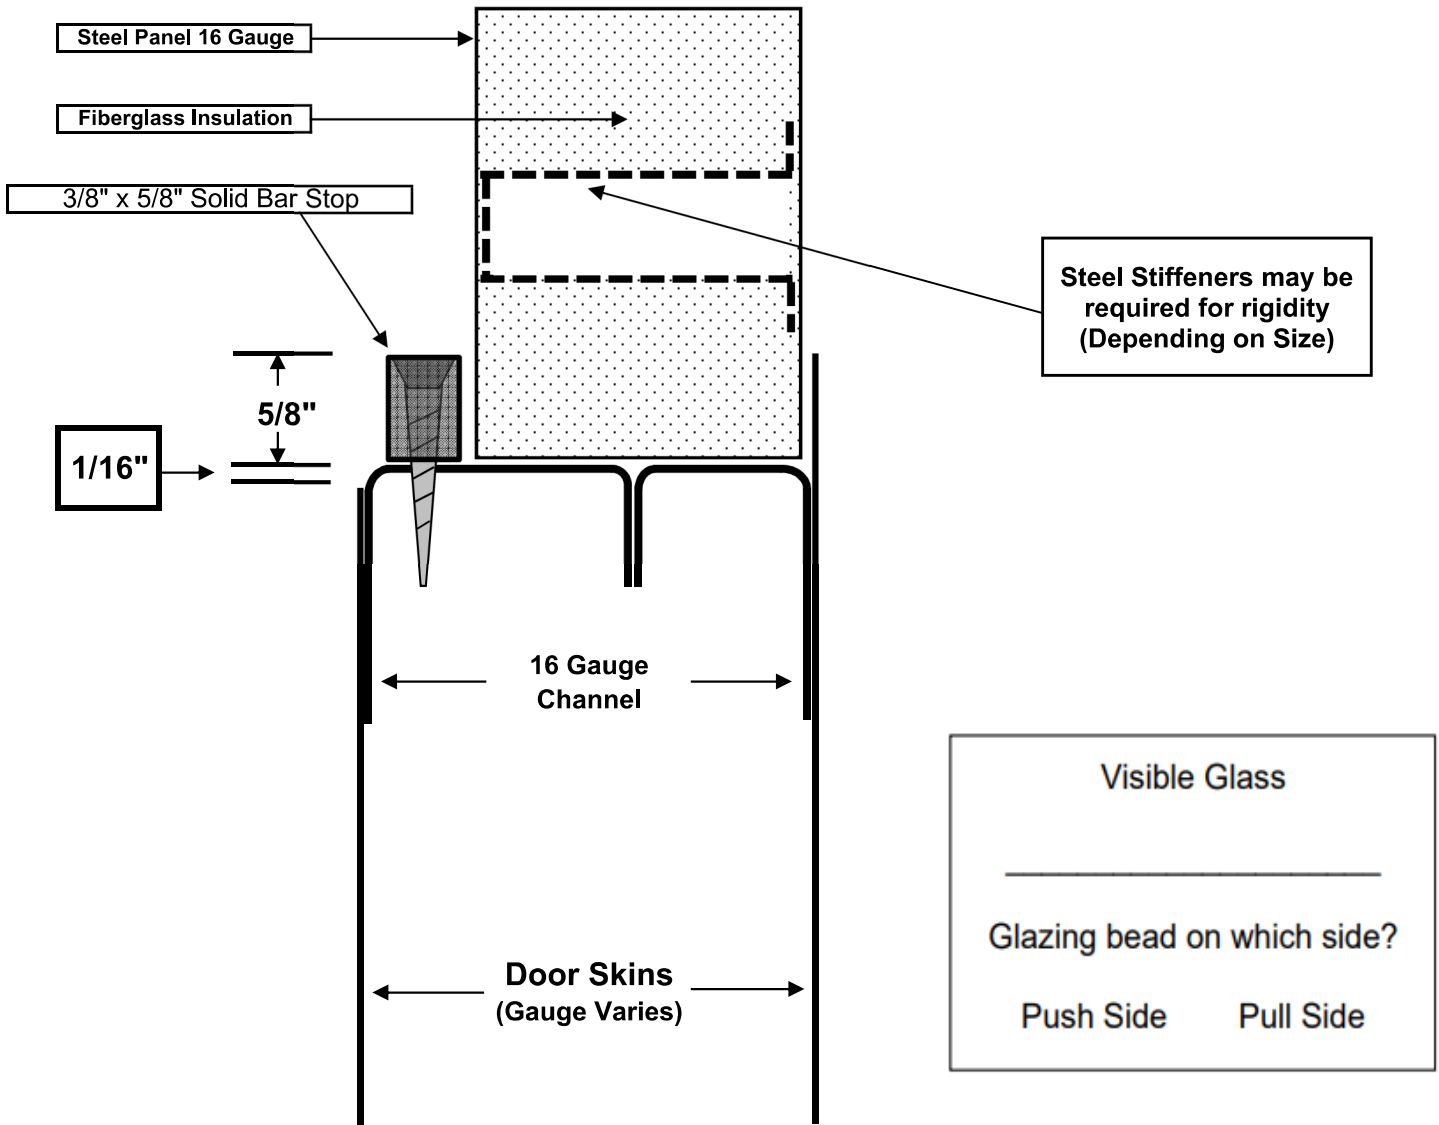

HMF Express Flush Panel Kit - 1/4" Panel

Available Non-Rated Only.

Requires caulking for exterior use.

Available on any gauge door.

Designed for 1/4" panel - 3/8" pocket maximum.

HMF Express Flush Panel Kit - For 5/16" to 7/8" Panel

Available Non-Rated Only.

Requires caulking for exterior use.

Available on any gauge door.

Designed for 5/16" to 7/8" panel - 1" pocket maximum.

HMF Express Flush Panel Kit - For 1" to 1 1/8" Panel

Available Non-Rated Only.

Requires caulking for exterior use.

Available on any gauge door.

Designed for 1" to 1 1/8" Panel - 1 1/4" pocket maximum.