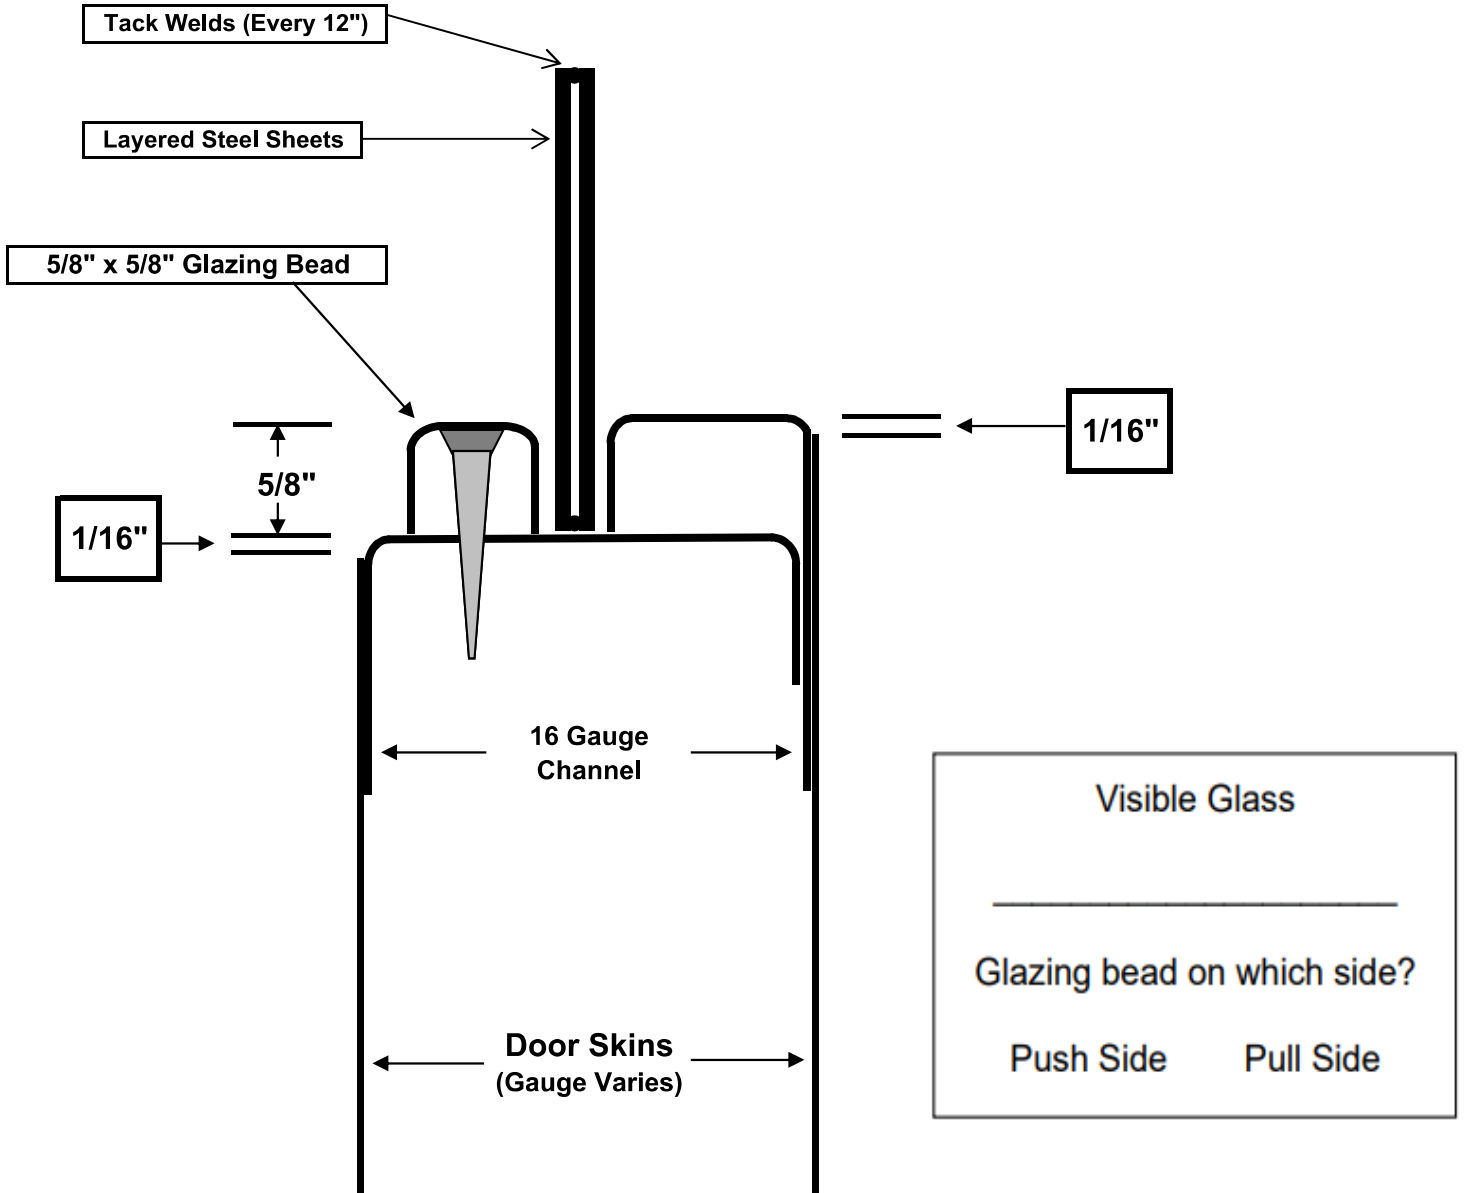

HMF Express Flush Panel Kit - 1/4" Panel

Available Non-Rated Only.

Requires caulking for exterior use.

Available on any gauge door.

Designed for 1/4" panel - 3/8" pocket maximum.

HMF Express Flush Panel Kit - For 5/16" to 7/8" Panel

Available Non-Rated Only.

Requires caulking for exterior use.

Available on any gauge door.

Designed for 5/16" to 7/8" panel - 1" pocket maximum.

HMF Express Flush Panel Kit - For 1" to 1 1/8" Panel

Available Non-Rated Only.

Requires caulking for exterior use.

Available on any gauge door.

Designed for 1" to 1 1/8" Panel - 1 1/4" pocket maximum.