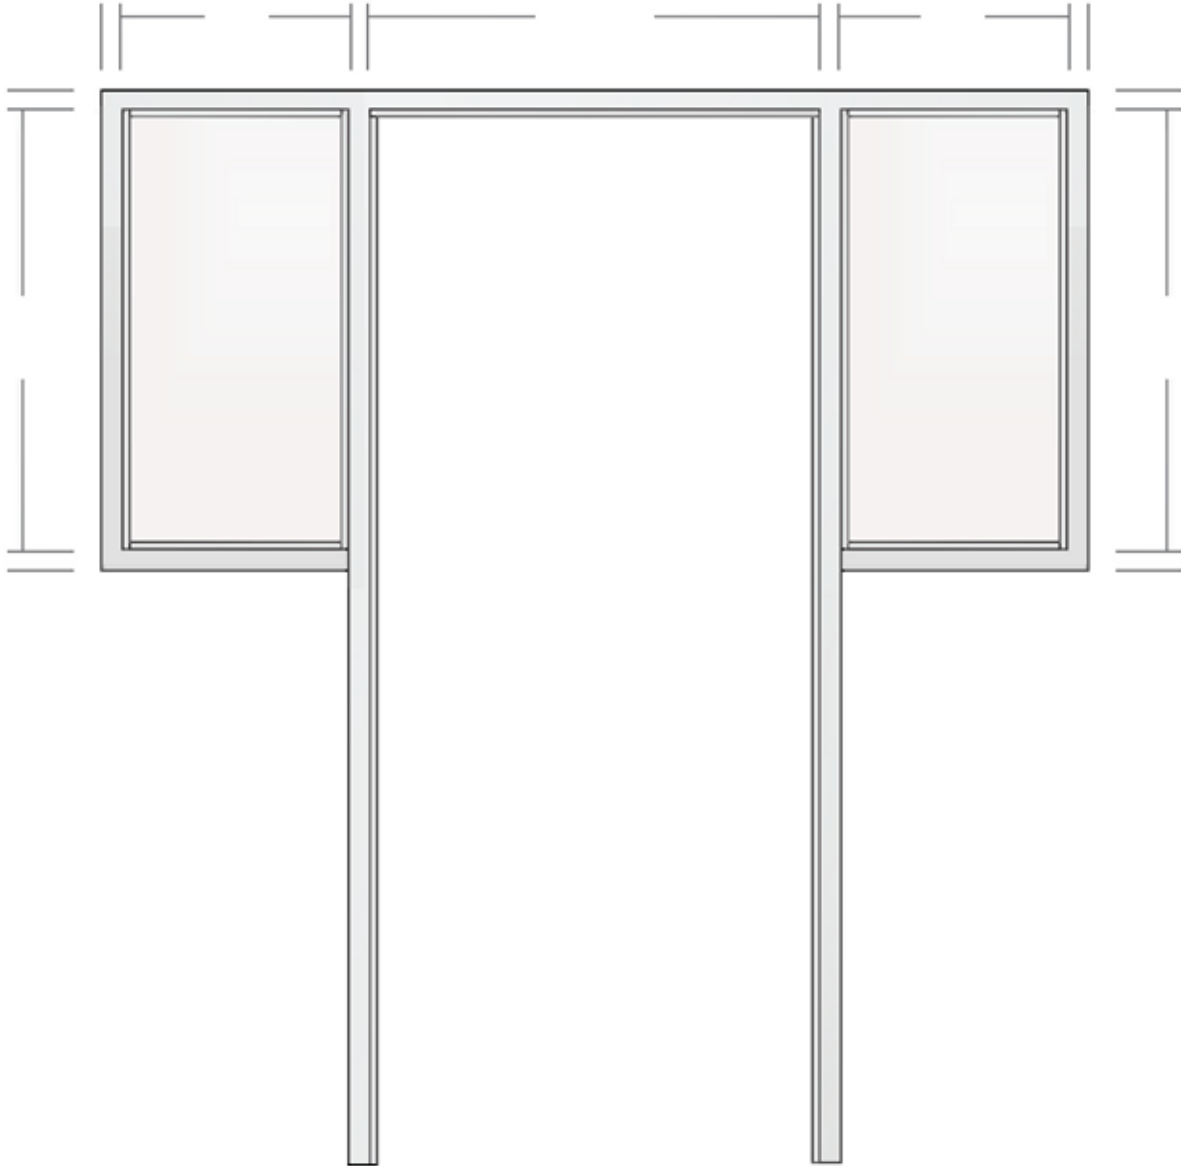

Half Sidelight Both Sides

Elevation:	Tag#:	
Jamb Depth:	Gauge:	Material: CRS Galv
Construction: KD Welded	Anchors:	Fire Label:
Profile:	Equal Rabbet: Yes No	Glazing Bead: Loose Installed
Notes:		