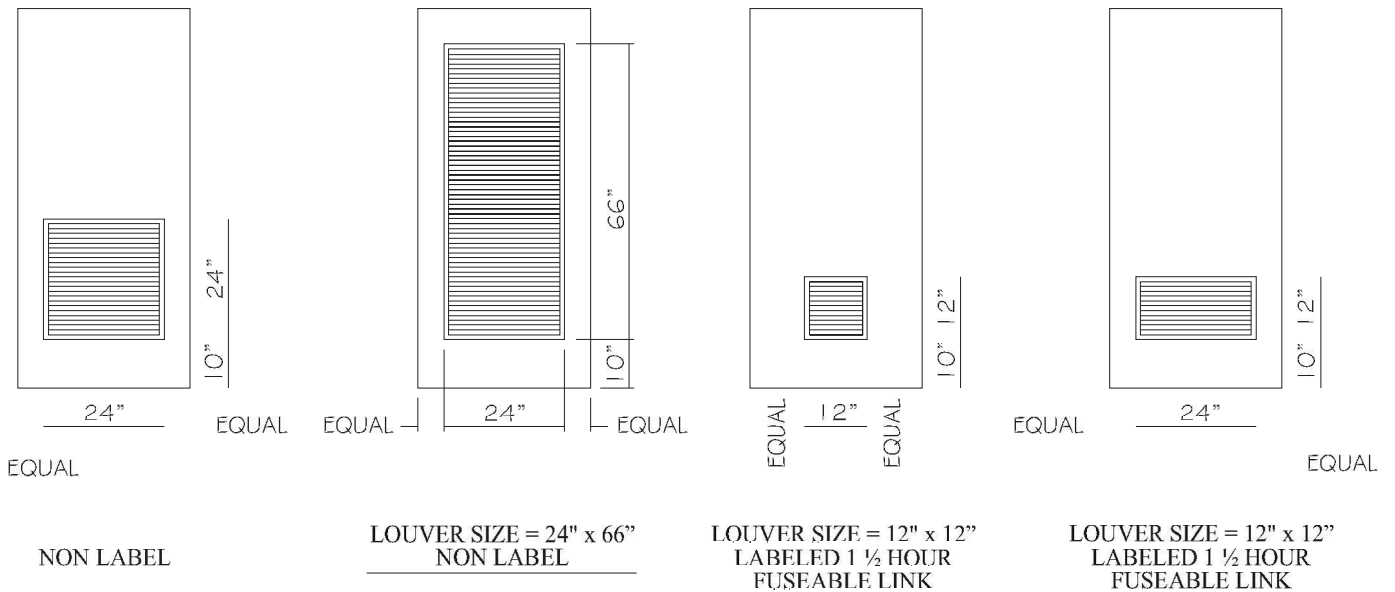

Metal Louver Details

LOUVER SIZE = 24" x 24"