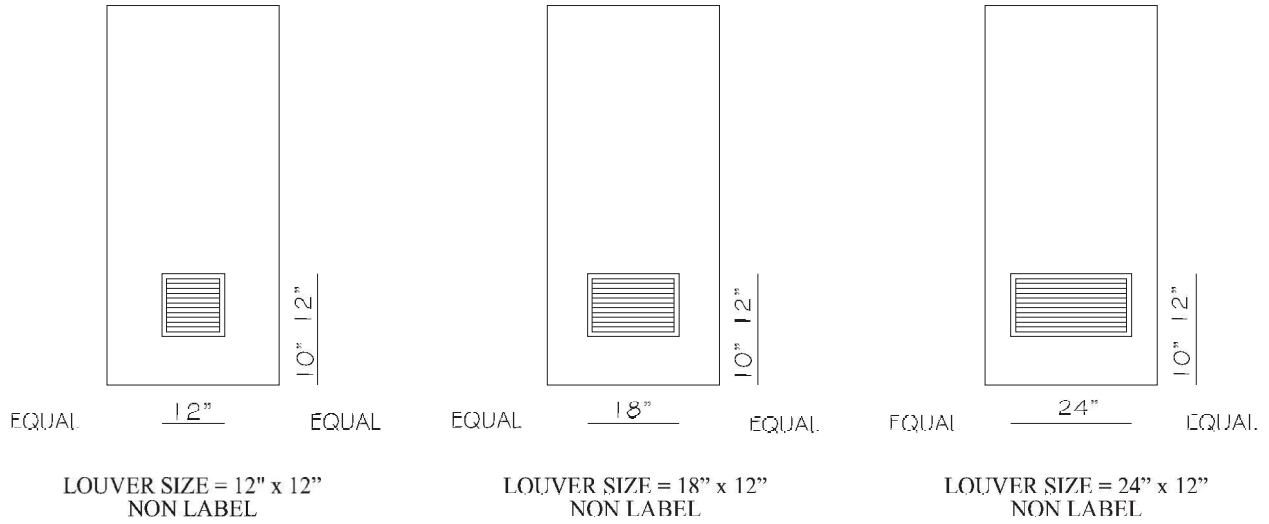

Metal Louver Details

LOUVER SIZE = 24" x 24"