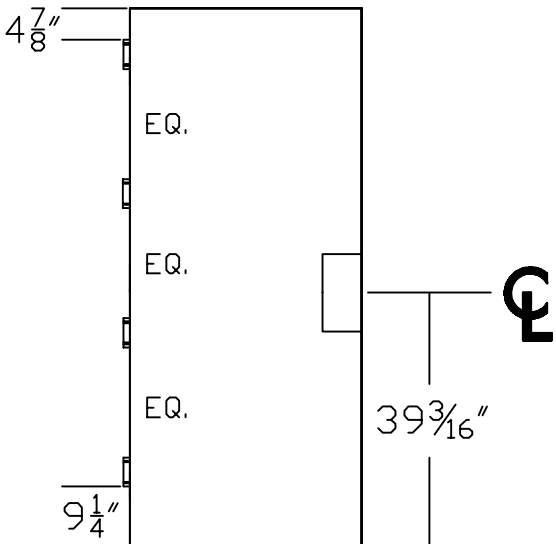

3-HINGES

4-HINGES

APPROVED BY:	DATE	STANDARD DOOR HARDWARE LOCATIONS	NOTES:
	6/21/10		
DRAWN BY: BRICE POSTON	StandardDoor HardwareLocations.dwg		
			55