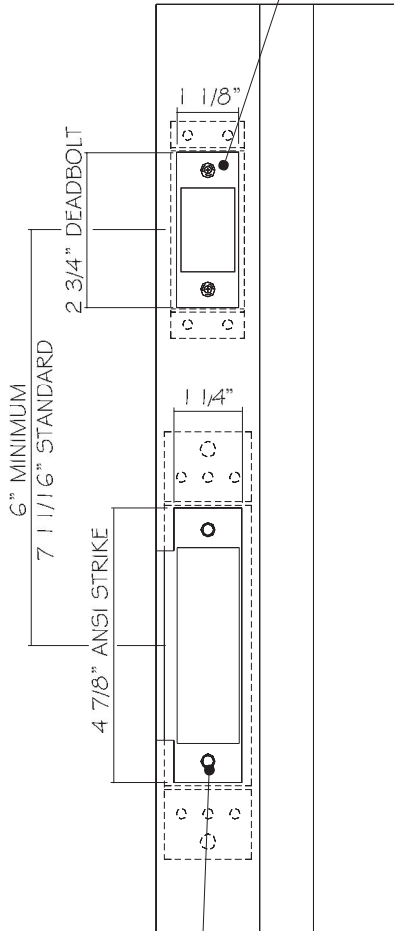

Strike Preps

11 GA. ANSI 115.1 4 7/8" STRIKE PREP:

TAPPED FOR #12-24 SCREWS

11 GA. ANSI 115.1 4 7/8" STRIKE PREP WITH 11 GA. 1 1/8" x 2 3/4" DEADBOLT PREP:

TAPPED FOR #12-24 SCREWS

11 GA. ANSI 115.3 2 3/4" STRIKE PREP WITH 11 GA. 1 1/8" x 2 3/4" DEADBOLT PREP:

TAPPED FOR #8-32 SCREWS

CONSULT FACTORY FOR OPTIONAL HARDWARE PREPS NOT SHOWN