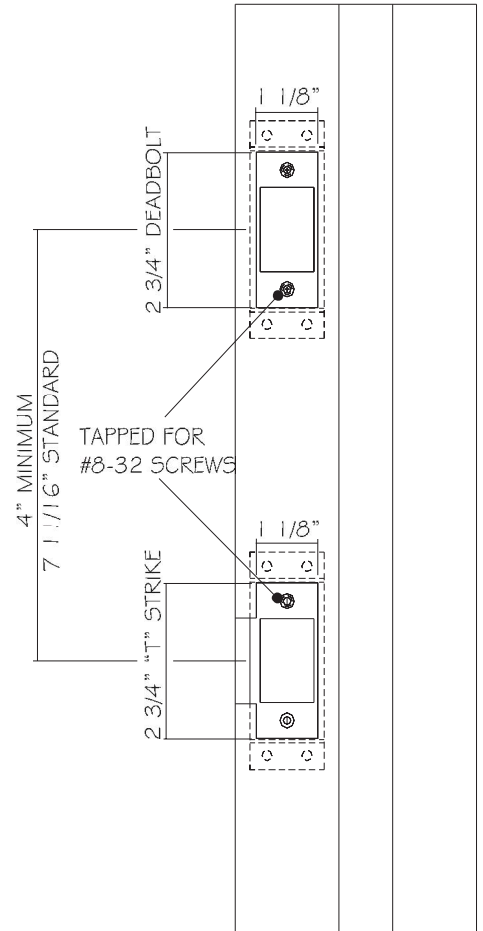

Strike Preps

11 GA. ANSI 115.1 4 7/8" STRIKE PREP:

TAPPED FOR #12-24 SCREWS

11 GA. ANSI 115.1 4 7/8" STRIKE PREP WITH 11 GA. 1 1/8" x 2 3/4" DEADBOLT PREP:

TAPPED FOR #12-24 SCREWS

11 GA. ANSI 115.3 2 3/4" STRIKE PREP WITH 11 GA. 1 1/8" x 2 3/4" DEADBOLT PREP:

TAPPED FOR #8-32 SCREWS

CONSULT FACTORY FOR OPTIONAL HARDWARE PREPS NOT SHOWN