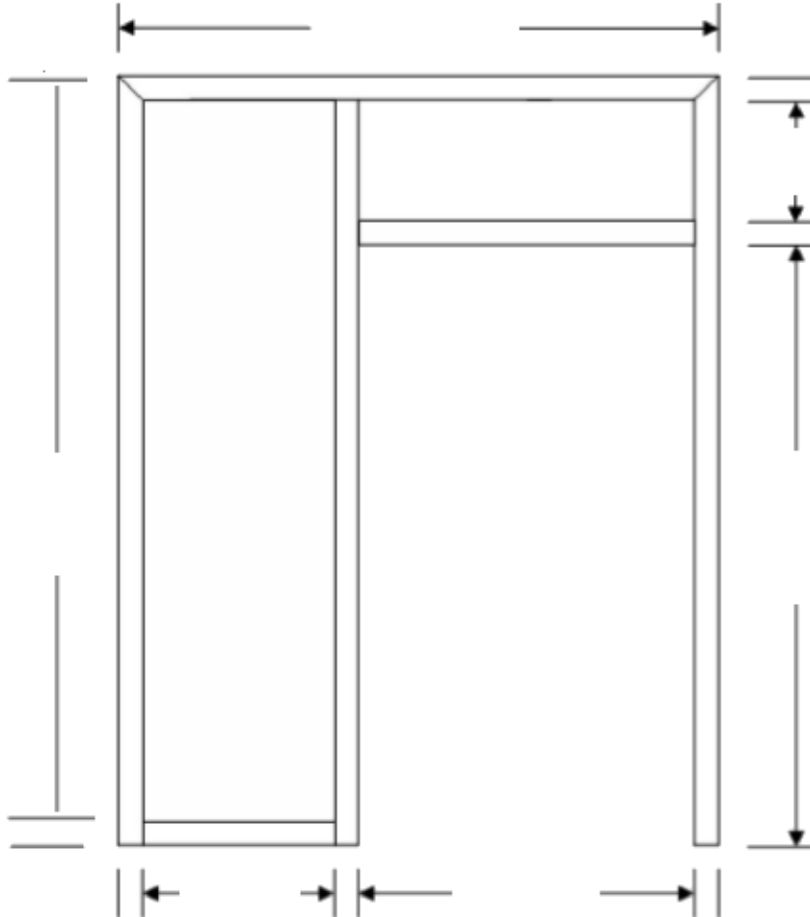

Transom-Side Light, Window on Left

Elevation:		Tag#:	
Jamb Depth:	Gauge:	Material: CRS Galv	
Construction: KD Welded	Anchors:		Fire Label:
Profile:	Equal Rabbit: Yes No		Glazing Bead: Loose Installed
Notes:			