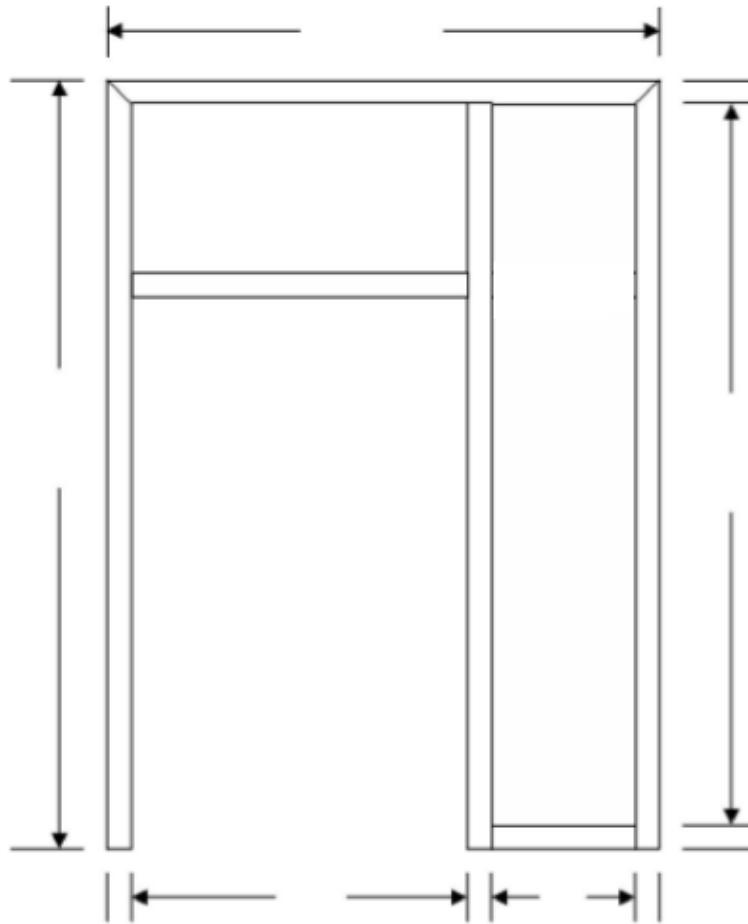

Transom-Side Light, Window on Right

Elevation:	Tag#:	Qty.:
Jamb Depth:	Gauge:	Material: CRS Galv
Construction: KD Welded	Anchors:	Fire Label:
Profile:	Equal Rabbet: Yes No	Glazing Bead: Loose Installed
Notes:		