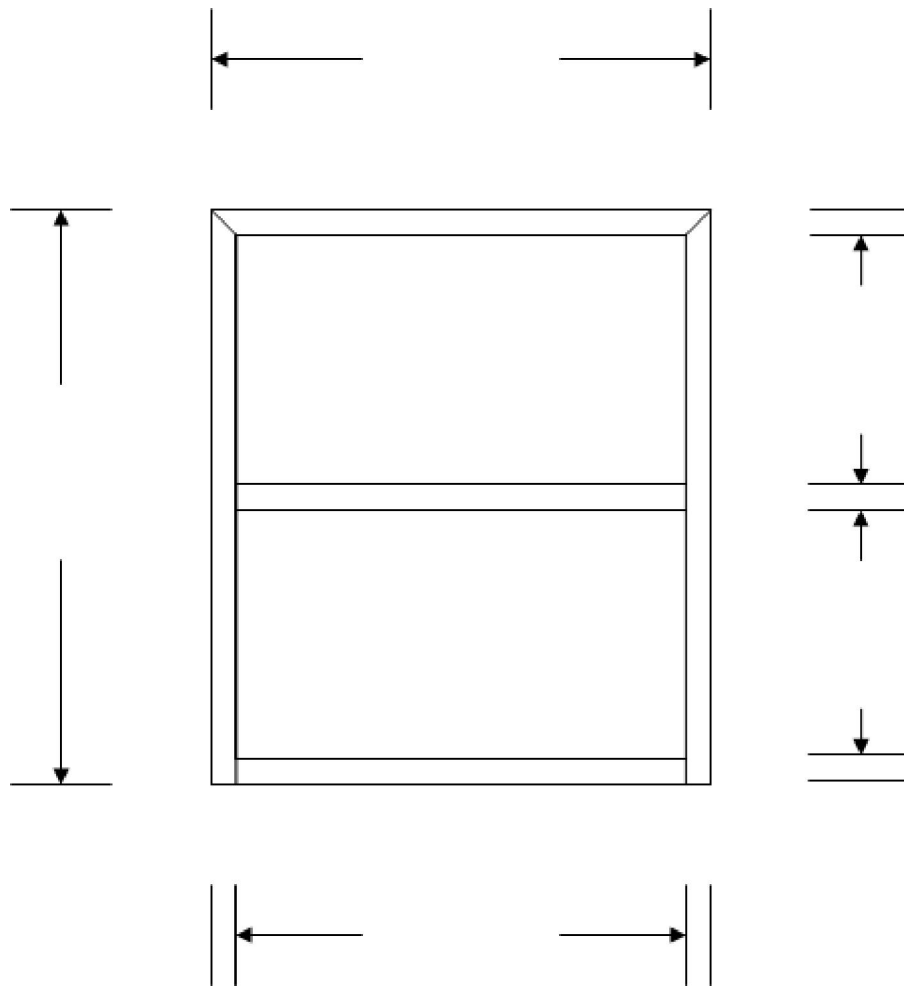

## Borrowed Light-Double Floor Mounted

Elevation:	Tag#:	
Jamb Depth:	Gauge:	Material: CRS Galv
Construction: KD Welded	Anchors:	Fire Label:
Profile:	Equal Rabbet: Yes No	Glazing Bead: Loose Installed
Notes:		