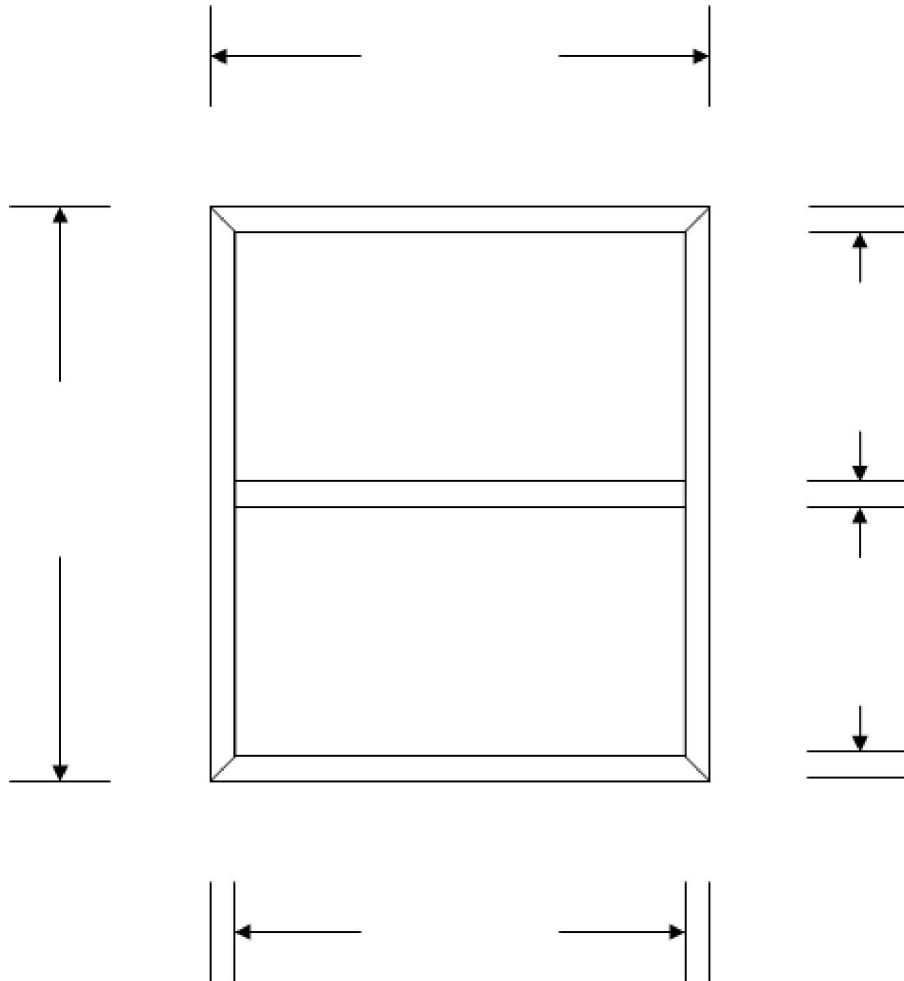

## Borrowed Light-Double Wall Mounted

Elevation:	Tag#:	
Jamb Depth:	Gauge:	Material: CRS Galv
Construction: KD Welded	Anchors:	Fire Label:
Profile:	Equal Rabbet: Yes No	Glazing Bead:
Notes:		Loose Installed